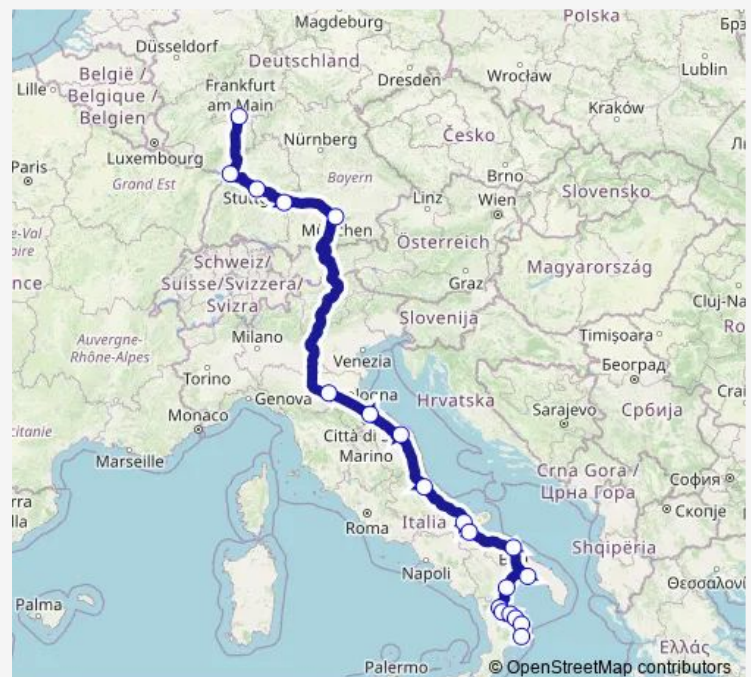

Bus FlixBus N422 Crotone - Frankfurt

[Go to website](#)

Direction

Frankfurt central train station — Crotone

20 stops

[Open route schedule](#)

Frankfurt central train station

Karlsruhe central train station

Stuttgart Airport Busterminal (Sab)

Ulm (Eberhard-Finckh-Straße)

Munich central bus station

Bologna (central bus station)

Rimini (Centro Studi)

Ancona

Pescara

San Severo

Foggia

Bari (Via Capruzzi)

Taranto (Terminal Cimino)

Policoro

Sibari

Schiavonea

Mirto Crocia

Cariati

Cirò Marina (SP 7 adiacente Eurospin)

Crotone

Route schedule

Frankfurt central train station — Crotone

Monday 13:10-14:10

Tuesday 13:10-14:10

Wednesday —

Thursday —

Friday 13:10-14:10

Saturday 13:10-14:10

Sunday 13:10-14:10

Route info

Direction: Frankfurt central train station

Stops: 20

Trip Duration: 28 hour 30 min

FlixBus N422 — Crotone - Frankfurt