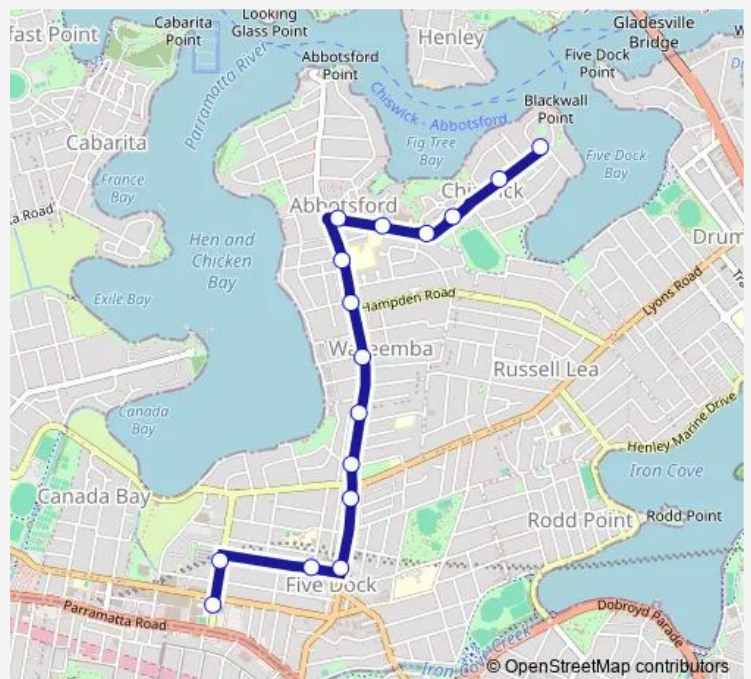

School Bus 570s Rosebank College to Five Dock Shops

[Go to website](#)

Direction

Harris Rd Before Queens Rd — Chiswick Shops, Blackwall Point Rd

16 stops

[Open route schedule](#)

Harris Rd Before Queens Rd

Harris Rd Opp Garfield St

Blackwall Point Rd After Great North Rd

Blackwall Point Rd After Melrose Cr

Blackwall Point Rd Opp Allison Park

Blackwall Point Rd Opp Parkview Rd

Blackwall Point Rd Opp Withers St

Chiswick Shops, Blackwall Point Rd

Route schedule

Harris Rd Before Queens Rd — Chiswick Shops, Blackwall Point Rd

Monday 15:25

Tuesday 15:25

Wednesday 15:25

Thursday 14:59

Friday —

Saturday —

Sunday —

Route info

Direction: Harris Rd Before Queens Rd

Stops: 16

Trip Duration: 0 hour 18 min

570s — Rosebank College to Five Dock Shops

570s School Bus time schedules and route maps are available in an offline PDF at busmaps.com. Use the busmaps.com website to see live bus times, train schedule or subway schedule, and step-by-step directions for all public transit in Sydney