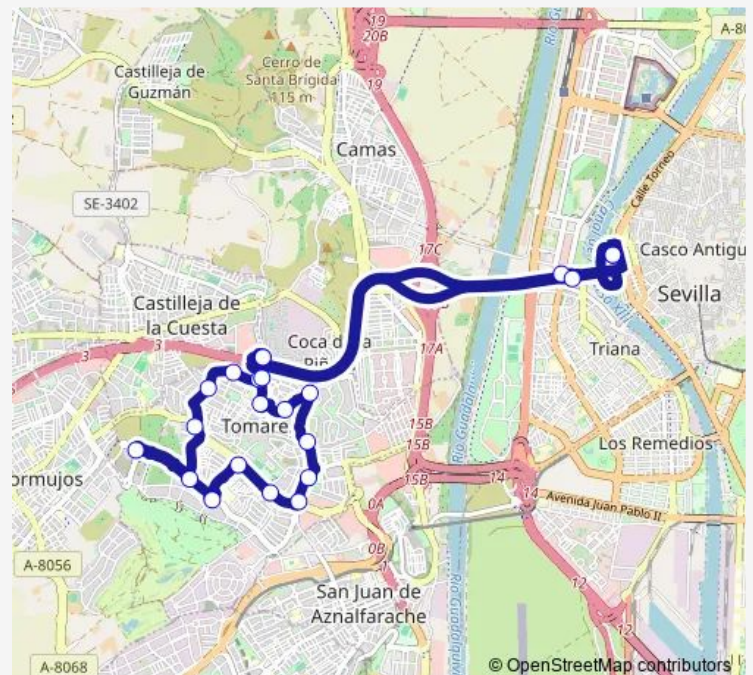

Glorieta Del Agua(V)

Aljamar(V)

Glorieta De La Luz(I)

Hacienda El Carmen(V)

Iles Nestor Almendros(V)

Urb Villares Altos

Villa Marilo

Rtda Del Torero

Rtda Entrada Parque

Airesur-Ikea (Colina Blanca)

Chapina (I)

Route schedule

Plaza De Armas — Plaza De Armas

Monday 00:00-23:30

Tuesday 00:00-23:30

Wednesday 00:00-23:30

Thursday 00:00-23:30

Friday 00:00-23:30

Saturday 07:00-21:00

Sunday 07:00-22:00

Route info

Direction: Plaza De Armas

Stops: 22

Trip Duration: 0 hour 47 min

1610 — M-161 Circular Sevilla - Tomares

1610 Bus time schedules and route maps are available in an offline PDF at busmaps.com. Use the busmaps.com website to see live bus times, train schedule or subway schedule, and step-by-step directions for all public transit in Tomares