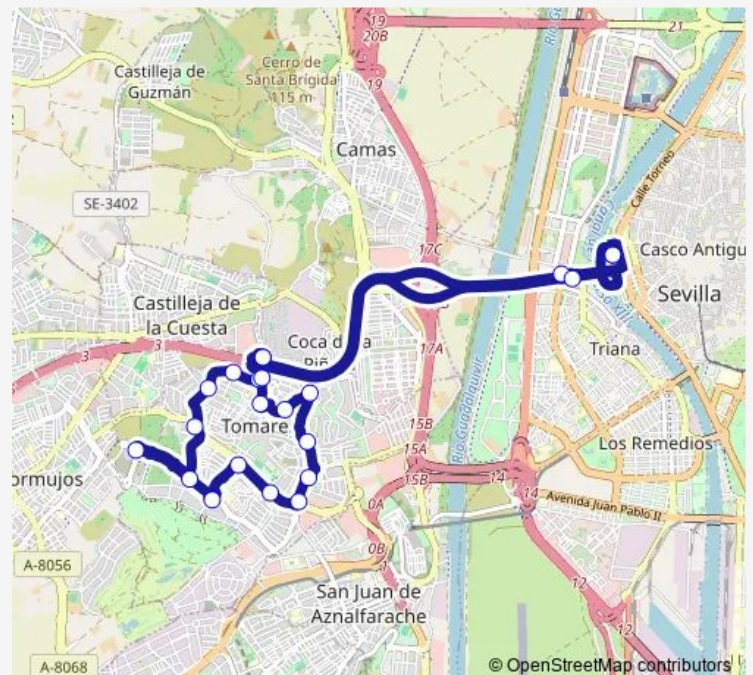

### Route schedule

Plaza De Armas — Plaza De Armas

Monday 00:00-23:30

Tuesday 00:00-23:30

Wednesday 00:00-23:30

Thursday 00:00-23:30

Friday 00:00-23:30

Saturday 07:00-21:00

### Route info

Direction: Plaza De Armas

Stops: 22

Trip Duration: 0 hour 47 min

1610 — M-161 Circular Sevilla - Tomares

1610 Bus time schedules and route maps are available in an offline PDF at [busmaps.com](https://busmaps.com). Use the [busmaps.com](https://busmaps.com) website to see live bus times, train schedule or subway schedule, and step-by-step directions for all public transit in Tomares