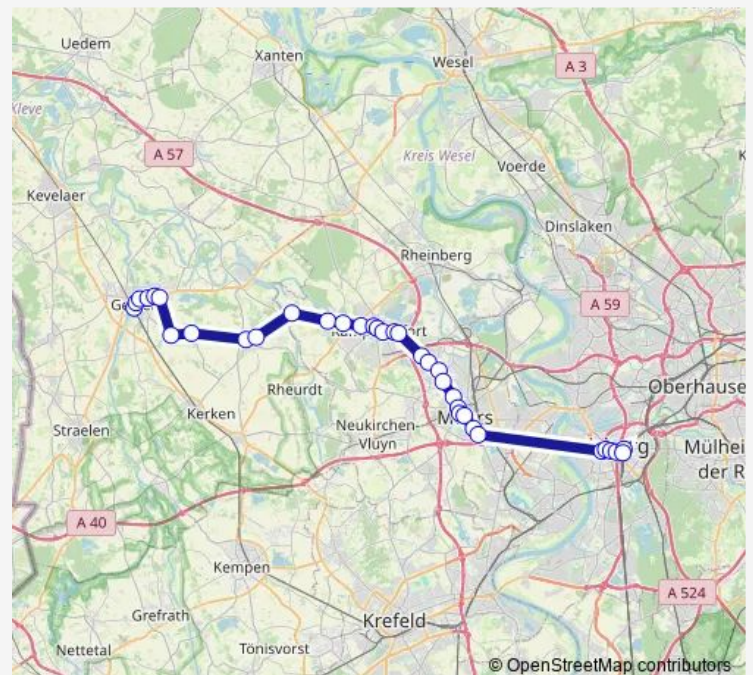

### Route schedule

DU-Hbf Osteingang — Geldern Bahnhof

Monday 05:24-19:24

Tuesday 05:24-19:24

Wednesday 05:24-19:24

Thursday 05:24-19:24

Friday 05:24-19:24

Saturday 05:24-15:23

### Route info

Direction: DU-Hbf Osteingang

Stops: 37

Trip Duration: 1 hour 24 min

■ SB30

BusMaps

K.-L. Neues Rathaus

Kamp-Lintfort Prinzenplatz