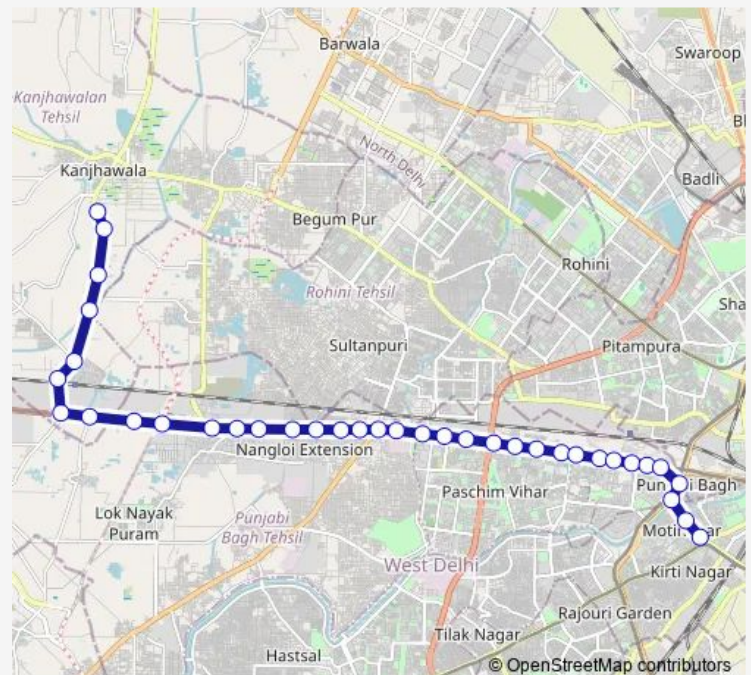

Surajmal Stadium

Jwala Puri / Nangloi Depot

Inder Enclave

Route schedule

Kanjhawala Depot (Narela Road) — Karampura Terminal

Monday 04:27-17:09

Tuesday 04:27-17:09

Wednesday 04:27-17:09

Thursday 04:27-17:09

Friday 04:27-17:09

Saturday 04:27-17:09

Sunday 04:27-17:09

Route info

Direction: Kanjhawala Depot (Narela Road)

Stops: 36

Trip Duration: 1 hour 22 min