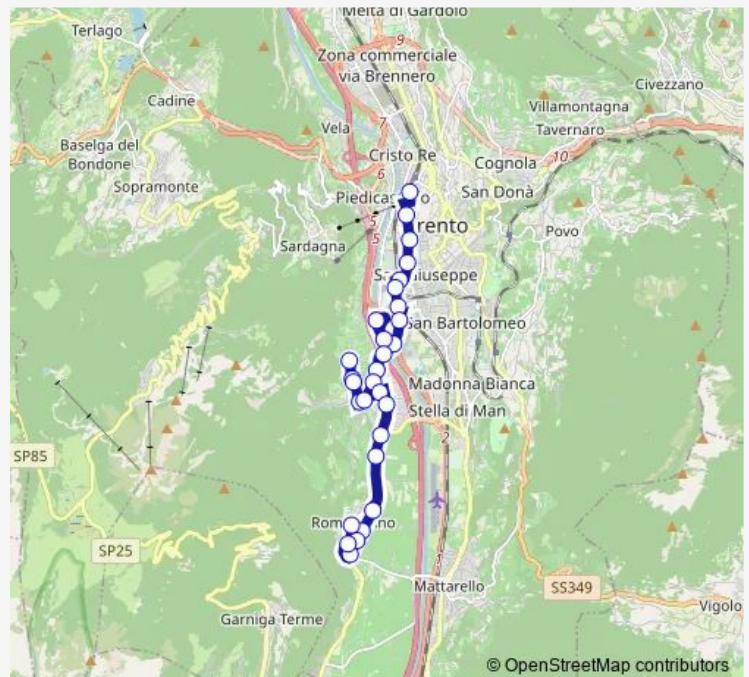

Thursday 06:39-20:59

Friday 06:39-20:59

Saturday 06:39-20:49

Sunday —

Route info

Direction: Romagnano Piazza Condini

Stops: 24

Trip Duration: 0 hour 23 min

12 — P.Dante Via Ghiaie Ravina Romagnano

Rosmini Cimitero / Muse

Rosmini S.Maria Maggiore

Piazza Dante Pal. Regione

Direction

Piazza Dante Stazione Fs — Romagnano Piazza Condini

29 stops

[Open route schedule](#)

Friday 07:01

Saturday 07:01

Sunday —

Route info

Direction: Ravina Del Ponte

Stops: 20

Trip Duration: 0 hour 22 min

Direction