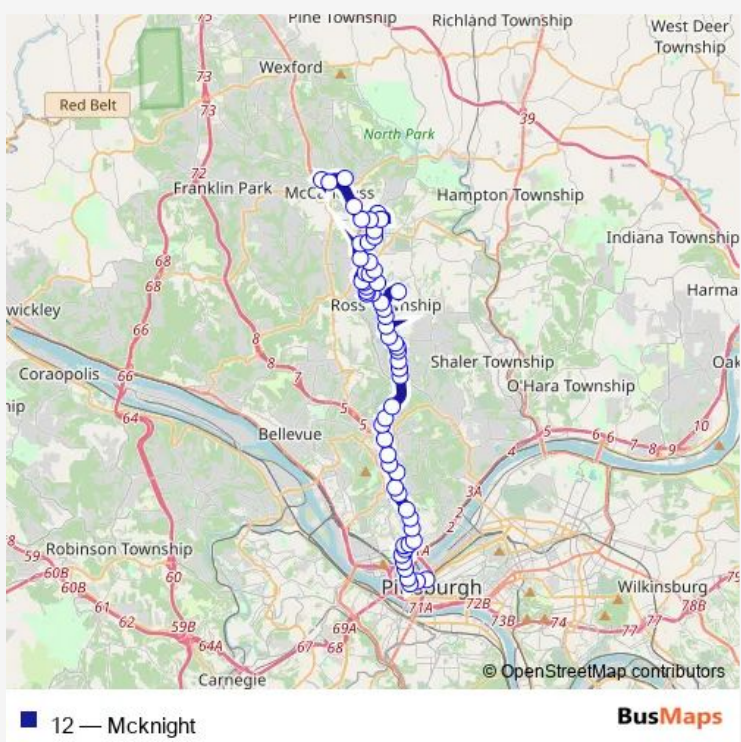

# Bus 12 Mcknight

[Go to website](#)

**Direction**  
 Mccandless Park AND Ride — East Busway + Penn Station A  
 60 stops  
[Open route schedule](#)

- Mccandless Park AND Ride
- BLAZIER DR + TARGET ENTRANCE DRIVE
- Blazier + Giant Eagle
- Mcknight RD + Arcadia Dr
- Cumberland RD + Lancelot Dr
- Cumberland RD + FOX Hunt Dr
- Passavant Hospital + 4TH Floor Entrance Bldg T
- Passavant Hospital + Main Entrance
- Babcock Blvd AT Mccandless Crossing
- Babcock Blvd + Duncan Ave
- Babcock Blvd OPP Winchester Dr
- Babcock Blvd + Fairfield Rd
- Corporate DR + #5700
- Mcknight RD + Malibran Dr
- Mcknight RD + THE Block AT Northway Drvwy
- Felicity RD + Kane CTR (Staff Entrance)
- MCINTYRE SQUARE + OLIVE GARDEN
- Mcintyre Square + Gabriel Brothers
- Peebles RD + Vincentian Drvwy Fs
- THE Block AT Northway AT Northway Apartments

**Route schedule**  
 Mccandless Park AND Ride — East Busway + Penn Station A

Monday	09:25-21:42
Tuesday	09:25-21:42
Wednesday	09:25-21:42
Thursday	09:25-21:42
Friday	09:25-21:42
Saturday	08:29-21:52
Sunday	10:05-20:04

**Route info**  
 Direction: Mccandless Park AND Ride  
 Stops: 60  
 Trip Duration: 1 hour 14 min

THE BLOCK AT NORTHWAY DR + DAVE AND  
BUSTERS

Corbett DR + Corbett Towers

Corbett DR + Towne Towers North

## Route info

Direction: Mccandless Park AND Ride

Stops: 60

Trip Duration: 1 hour 4 min

Browns LN + Ross Park Dr

Browns LN + Mcknight Rd

Mcknight RD + Mcknight CIR (OPP Ross Park Mall Dr)

Mcknight RD + Toyota Dealership