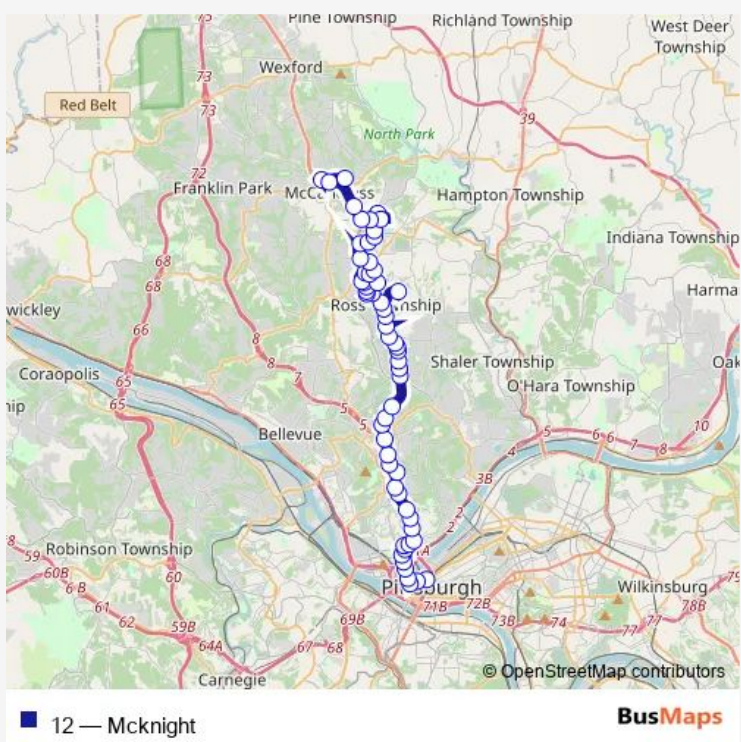

# Bus 12 Mcknight

[Go to website](#)

**Direction**  
 Mccandless Park AND Ride — East Busway + Penn Station A

60 stops

[Open route schedule](#)

- Mccandless Park AND Ride
- Blazier DR + Target Entrance Drive
- Blazier + Giant Eagle
- Mcknight RD + Arcadia Dr
- Cumberland RD + Lancelot Dr
- Cumberland RD + FOX Hunt Dr
- Passavant Hospital + 4TH Floor Entrance Bldg T
- Passavant Hospital + Main Entrance
- Babcock Blvd AT Mccandless Crossing
- Babcock Blvd + Duncan Ave
- Babcock Blvd OPP Winchester Dr
- Babcock Blvd + Fairfield Rd
- Corporate DR + #5700
- Mcknight RD + Malibran Dr
- Mcknight RD + THE Block AT Northway Drvwy
- Felicity RD + Kane CTR (Staff Entrance)
- Mcintyre Square + Olive Garden
- Mcintyre Square + Gabriel Brothers
- Peebles RD + Vincentian Drvwy Fs
- THE Block AT Northway AT Northway Apartments
- THE Block AT Northway DR + Dave AND Busters

**Route schedule**  
 Mccandless Park AND Ride — East Busway + Penn Station A

Monday	09:25-21:32
Tuesday	09:25-21:32
Wednesday	09:25-21:32
Thursday	09:25-21:32
Friday	09:25-21:32
Saturday	08:29-21:52
Sunday	10:05-20:04

**Route info**

Direction: Mccandless Park AND Ride

Stops: 60

Trip Duration: 1 hour 17 min

Corbett DR + Corbett Towers

Corbett DR + Towne Towers North

Corbett DR + Browns Ln

Browns LN + Ross Park Dr

## Route info

Direction: Mccandless Park AND Ride

Stops: 60

Trip Duration: 1 hour 4 min

Browns LN + Ross Park Dr

Browns LN + Mcknight Rd

Mcknight RD + Mcknight CIR (OPP Ross Park Mall Dr)

Mcknight RD + Toyota Dealership