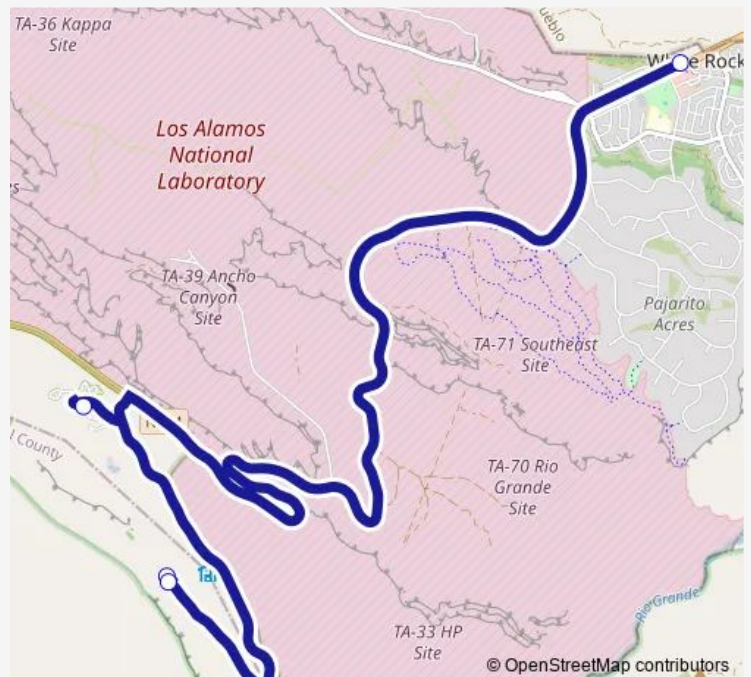

### Direction

Bandelier Visitor Center Dropoff — Frey Trail

2 stops

[Open route schedule](#)

Bandelier Visitor Center Dropoff

Frey Trail

### Route schedule

Bandelier Visitor Center Dropoff — Frey Trail

Monday	—
Tuesday	—
Wednesday	—
Thursday	—
Friday	—
Saturday	09:20-17:00
Sunday	—

### Route info

Direction: Bandelier Visitor Center Dropoff

Stops: 2

Trip Duration: 0 hour 7 min

**Direction**

SR 4 &amp; Sherwood — Bandelier Visitor Center Pickup

4 stops

[Open route schedule](#)

## Route info

Direction: SR 4 &amp; Sherwood

Stops: 4

Trip Duration: 0 hour 26 min