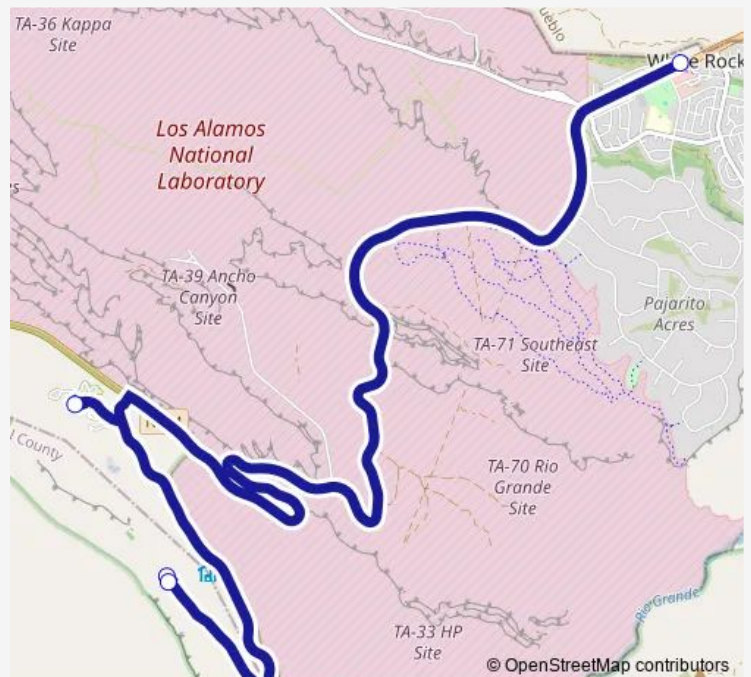

### Direction

SR 4 & Sherwood — Bandelier Visitor Center Pickup

4 stops

[Open route schedule](#)

SR 4 & Sherwood

Frey Trail

Bandelier Visitor Center Dropoff

Bandelier Visitor Center Pickup

### Route schedule

SR 4 & Sherwood — Bandelier Visitor Center Pickup

Monday	09:00-16:40
Tuesday	09:00-16:40
Wednesday	09:00-16:40
Thursday	09:00-16:40
Friday	09:00-16:40
Saturday	09:00-16:40
Sunday	09:00-16:40

### Route info

Direction: SR 4 & Sherwood

Stops: 4

Trip Duration: 0 hour 26 min

12 — Bandelier

## Route schedule

Bandelier Visitor Center Pickup — SR 4 & Sherwood

Monday	09:30-17:10
Tuesday	09:30-17:10
Wednesday	09:30-17:10
Thursday	09:30-17:10
Friday	09:30-17:10
Saturday	09:30-17:10
Sunday	09:30-17:10