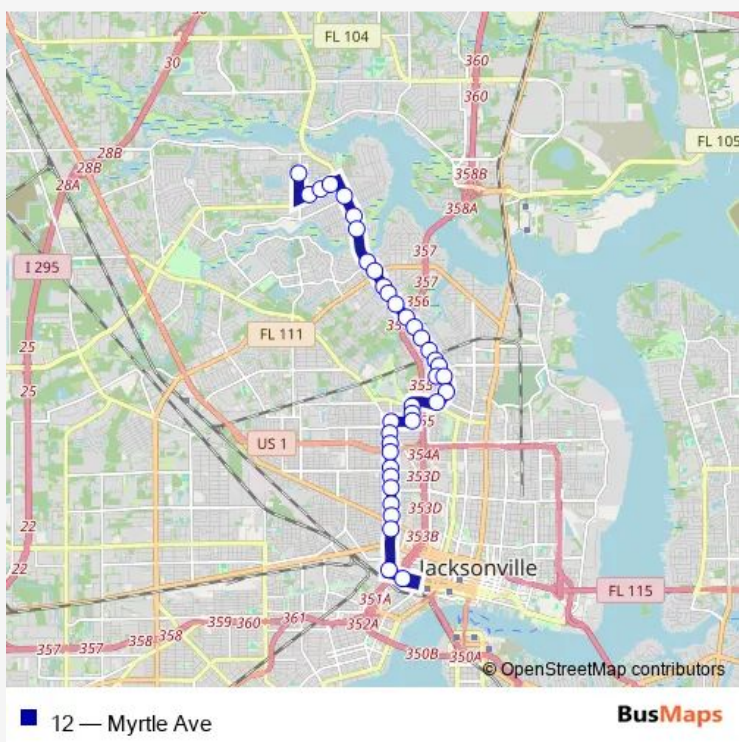

Bus 12 Myrtle Ave

[Go to website](#)

Direction
 Ribault & Rogers St. sb ns — Jrhc Bay I
 37 stops
[Open route schedule](#)

- Ribault & Rogers St. sb ns
- Soutel Dr + 9th Ave
- Soutel Dr + 5th Ave
- Soutel Dr + Lem Turner Rd ns
- Lem Turner Rd + Clyde Dr
- Lem Turner Rd + Elm St
- Lem Turner Rd + Prospect St
- Lem Turner Rd + Palmdale St
- Lem Turner Rd + Edgewood Ave
- Lem Turner Rd + Rowe Ave
- Lem Turner Rd + Lila Ave
- Lem Turner Rd + Lem Turner Cir
- Norwood Ave + Carrollton Rd
- Norwood Ave + Ardmore St
- Norwood Ave + Kenmore St
- Norwood Ave + Escambia St
- 5650 Norwood Ave
- 5338 Norwood Ave
- Gateway Hub
- Norwood Ave + 44th St
- Brentwood Ave + Alder St

Route schedule
 Ribault & Rogers St. sb ns — Jrhc Bay I

Monday	05:13-22:48
Tuesday	05:13-22:48
Wednesday	05:13-22:48
Thursday	05:13-22:48
Friday	05:13-22:48
Saturday	06:39-21:39
Sunday	06:30-21:30

Route info
 Direction: Ribault & Rogers St. sb ns
 Stops: 37
 Trip Duration: 0 hour 40 min

Golfair Hub

Stuart St + Golfair Blvd

Stuart St + 29th St

Stuart St + 27th St

27th St + Chase Ave

Myrtle Ave + 24th St

Myrtle Ave + 20th St

Myrtle Ave + 18th St

Direction

Jrtc Bay I — Ribault & Rogers St. sb ns

35 stops

[Open route schedule](#)

Jrtc Bay I

Myrtle Ave + Forsyth St fs

Myrtle Ave + State St

Myrtle Ave + Hart St