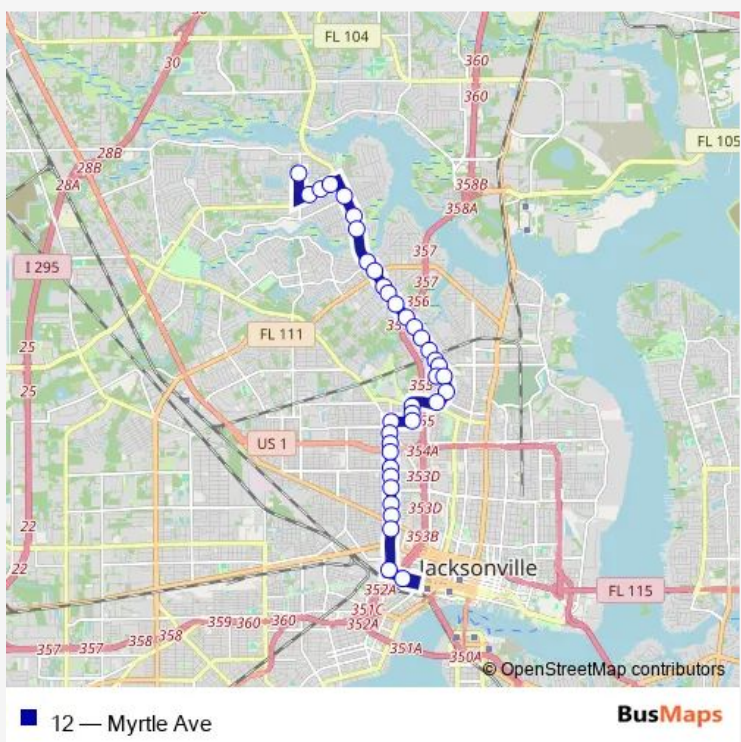

Bus 12 Myrtle Ave

[Go to website](#)

Direction
 Ribault & Rogers St. sb ns — Jrhc Bay I
 37 stops
[Open route schedule](#)

- Ribault & Rogers St. sb ns
- Soutel Dr + 9th Ave
- Soutel Dr + 5th Ave
- Soutel Dr + Lem Turner Rd ns
- Lem Turner Rd + Clyde Dr
- Lem Turner Rd + Elm St
- Lem Turner Rd + Prospect St
- Lem Turner Rd + Palmdale St
- Lem Turner Rd + Edgewood Ave
- Lem Turner Rd + Rowe Ave
- Lem Turner Rd + Lila Ave
- Lem Turner Rd + Lem Turner Cir
- Norwood Ave + Carrollton Rd
- Norwood Ave + Ardmore St
- Norwood Ave + Kenmore St
- Norwood Ave + Escambia St
- 5650 Norwood Ave
- 5338 Norwood Ave
- Gateway Hub
- Norwood Ave + 44th St
- Brentwood Ave + Alder St

Route schedule
 Ribault & Rogers St. sb ns — Jrhc Bay I

Monday	05:13-22:48
Tuesday	05:13-22:48
Wednesday	05:13-22:48
Thursday	05:13-22:48
Friday	05:13-22:48
Saturday	06:39-21:39
Sunday	06:30-21:30

Route info
 Direction: Ribault & Rogers St. sb ns
 Stops: 37
 Trip Duration: 0 hour 39 min

Golfair Hub

Stuart St + Golfair Blvd

Stuart St + 29th St

Stuart St + 27th St

27th St + Chase Ave

Myrtle Ave + 24th St

Myrtle Ave + 20th St

Myrtle Ave + 18th St

Direction

Jrtc Bay I — Ribault & Rogers St. sb ns

35 stops

[Open route schedule](#)

Jrtc Bay I

Myrtle Ave + Forsyth St fs

Myrtle Ave + State St

Myrtle Ave + Hart St