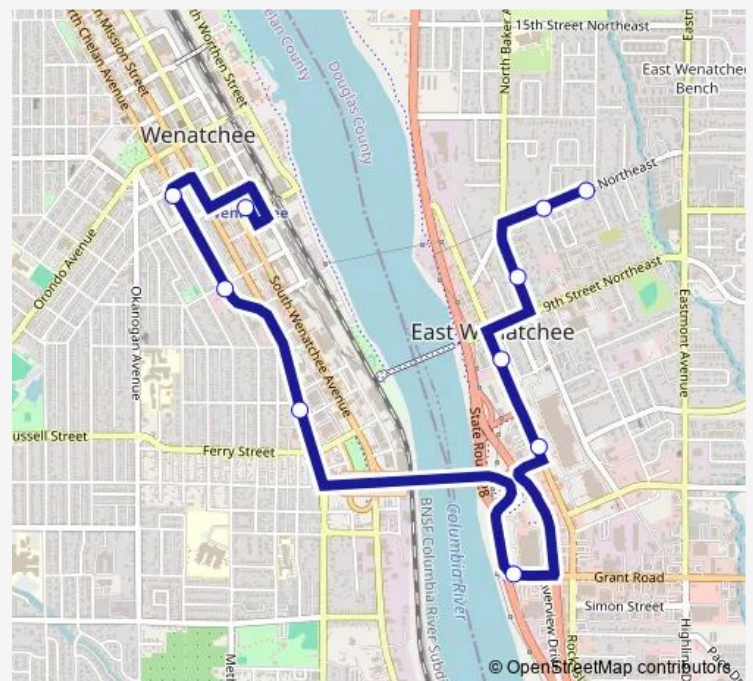

### Direction

11th St and Devon — Columbia Station

10 stops

[Open route schedule](#)

11th St and Devon

11th St and Eastmont

Eastmont Ave and 9th

9th St and Eastmont

### Route schedule

11th St and Devon — Columbia Station

Monday 06:12-21:12

Tuesday 06:12-21:12

Wednesday 06:12-21:12

Thursday 06:12-21:12

Friday 06:12-21:12

Saturday 07:42-17:12

### Route info

Direction: 11th St and Devon

Stops: 10

Trip Duration: 0 hour 11 min

12 — Fred Meyer

**Direction**

Columbia Station — 11th St and Devon

10 stops

## Route info

Direction: Columbia Station

Stops: 10

Trip Duration: 0 hour 12 min

12 Bus time schedules and route maps are available in an offline PDF at [busmaps.com](http://busmaps.com). Use the [busmaps.com](http://busmaps.com) website to see live bus times, train schedule or subway schedule, and step-by-step directions for all public transit in Wenatchee