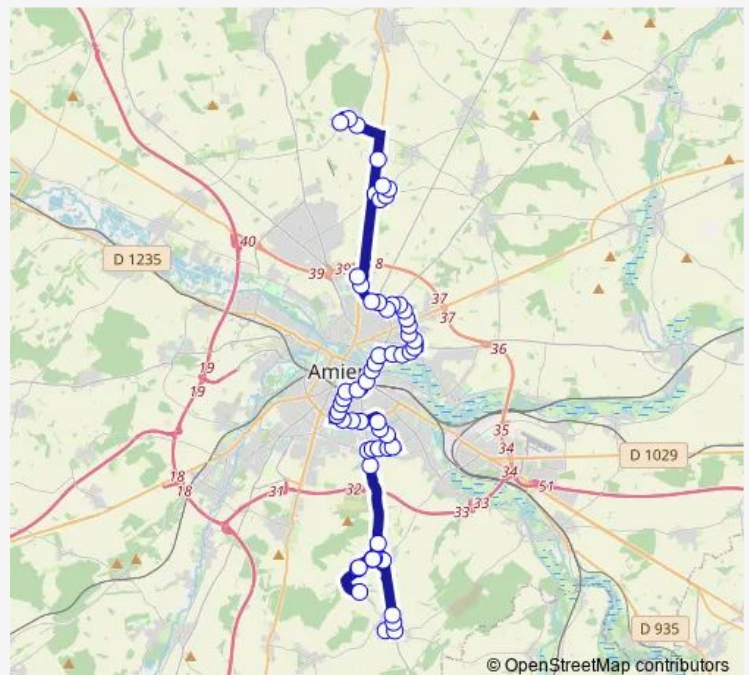

### Route schedule

Bertangles — Sains-en-Amiénois

Monday 06:46-17:33

Tuesday 06:46-17:33

Wednesday 06:46-17:33

Thursday 06:46-17:33

Friday 06:46-17:33

Saturday 08:05-19:30

### Route info

Direction: Bertangles

Stops: 56

Trip Duration: 1 hour 9 min

12 — Sains-en-Amiénois <> Bertangles

Robert Petit

Baudrez

Abbé de l'Epée