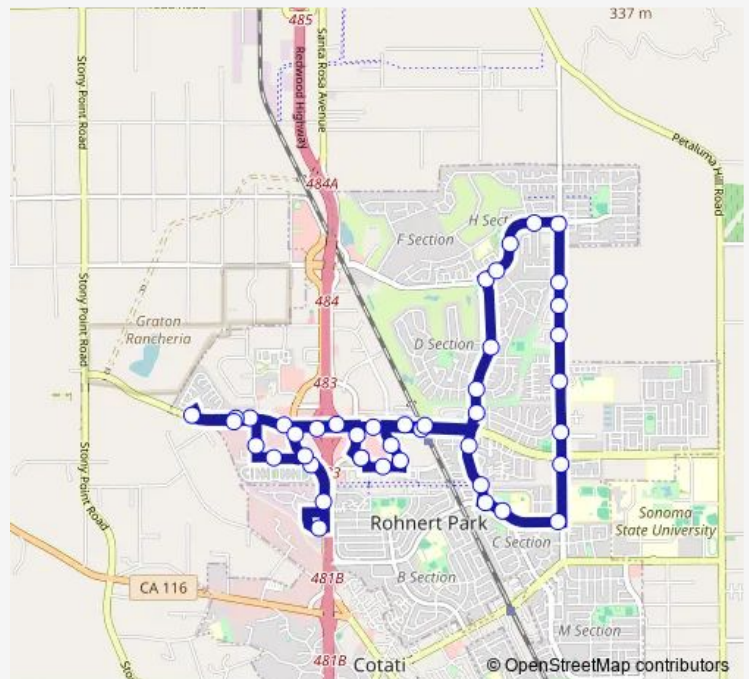

**Bus 12 Northern Rohnert Park**

[Go to website](#)

**Direction**  
 Hunter Dr & Senior Center — Hunter Dr & Senior Center  
 43 stops  
[Open route schedule](#)

- Hunter Dr & Senior Center
- Commerce Blvd & RP Expressway
- RP Expressway & Hwy 101
- RP Expressway & Redwood Dr
- RP Expressway & Labath
- RP Expressway & Labath
- Rancho Verde Mobile Home Park
- RP Expressway & Labath
- Reading Cinemas (on Labath Ave)
- Laguna Dr & Labath Ave
- Rancho Feliz Mobile Home Park
- Redwood Dr & Portal
- Houser St & Redwood Dr
- Redwood Dr & RP Expressway
- Redwood Dr & RP Expressway
- RP Expressway & Hwy 101
- Chase Bank
- Rohnert Park Smart Station
- Country Club Dr & Santa Cruz Way
- Country Club Dr & Emily
- Country Club Dr & Ellen St

Route schedule  
 Hunter Dr & Senior Center — Hunter Dr & Senior Center

Monday	06:15-18:15
Tuesday	06:15-18:15
Wednesday	06:15-18:15
Thursday	06:15-18:15
Friday	06:15-18:15
Saturday	09:00-16:25
Sunday	—

Route info  
 Direction: Hunter Dr & Senior Center  
 Stops: 43  
 Trip Duration: 0 hour 37 min

12 — Northern Rohnert Park

Country Club/ Golf Course

Golf Course Dr & Hacienda Way

Golf Course Dr & Halycon

Golf Course Dr & Hillview Ct

Southwest Blvd & Camino Colegio

Southwest Blvd & Country Club Dr

Country Club Dr & Copeland Creek

Country Club Dr & Civic Center Dr

Rohnert Park Smart Station

Rohnert Park Library

Raley's Town Center

State Farm Dr & Enterprise Dr