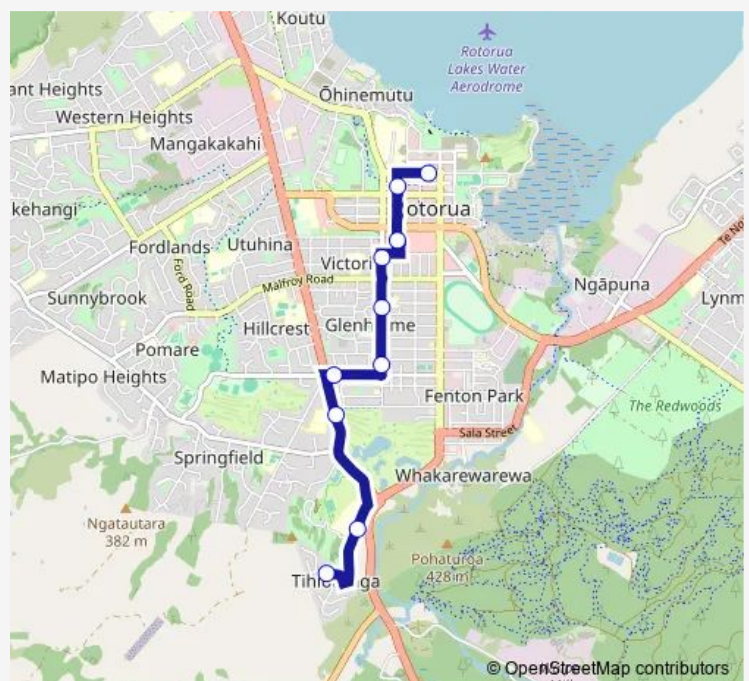

### Direction

Rotorua CBD - Arawa Street — Kerswell Terrace

10 stops

[Open route schedule](#)

Rotorua CBD - Arawa Street

Amohia Street

Rotorua Central Mall - South

Ranolf Street - Opposite No. 79

### Route schedule

Rotorua CBD - Arawa Street — Kerswell Terrace

Monday	06:50-17:50
Tuesday	06:50-17:50
Wednesday	06:50-17:50
Thursday	06:50-17:50
Friday	06:50-17:50
Saturday	06:50-17:50
Sunday	06:50-15:50

### Route info

Direction: Rotorua CBD - Arawa Street

Stops: 10

Trip Duration: 0 hour 15 min

**Direction**

Kerswell Terrace — Rotorua CBD - Arawa Street

11 stops

[Open route schedule](#)

## Route schedule

Kerswell Terrace — Rotorua CBD - Arawa Street

Monday 07:05-18:05

Tuesday 07:05-18:05

Wednesday 07:05-18:05

Thursday 07:05-18:05

Friday 07:05-18:05

Saturday 07:05-18:05