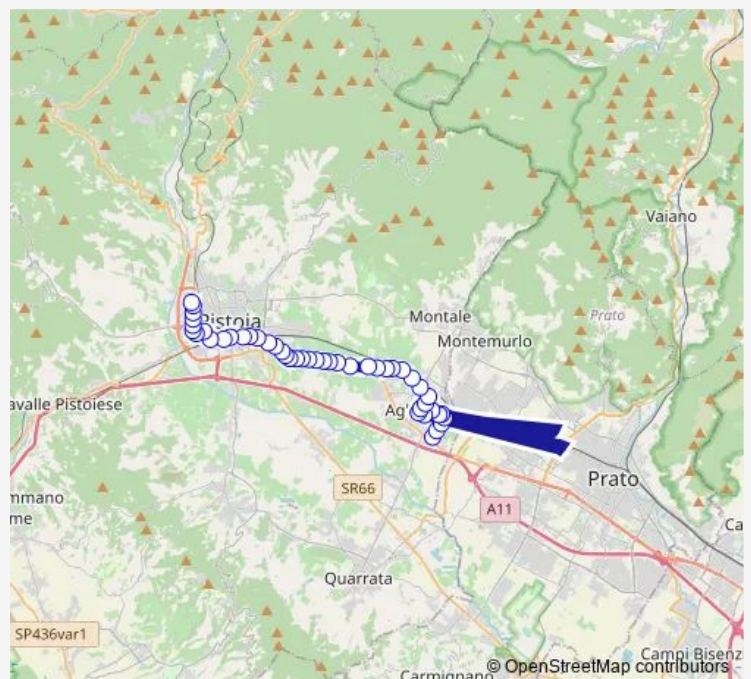

### Route schedule

Istituto Capitini — P.Za D. Alighieri (Arrivo)

Monday	14:10
Tuesday	14:10
Wednesday	14:10
Thursday	14:10
Friday	14:10
Saturday	14:10
Sunday	—

### Route info

Direction: Istituto Capitini

Stops: 36

Trip Duration: 0 hour 26 min

Armacani

Via Pratese (Poste)

Via B. Cellini

Via E. Fermi