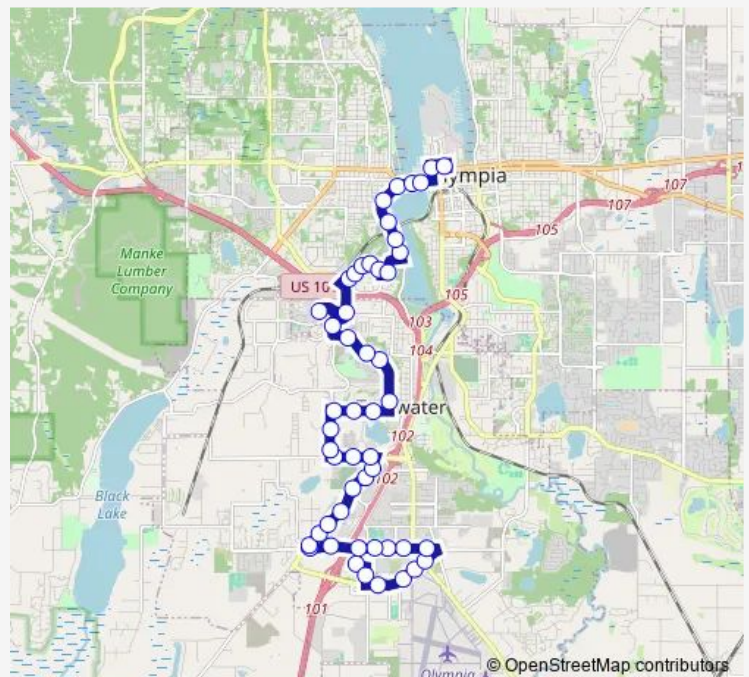

South Puget Sound Community College

Crosby Blvd at Somerset Hill Dr

Barnes Blvd at Ridgeview Loop

Route schedule

Olympia Transit Center — Labor & Industries Building

Monday 06:00-22:00

Tuesday 06:00-22:00

Wednesday 06:00-22:00

Thursday 06:00-22:00

Friday 06:00-22:00

Saturday 07:30-22:00

Sunday 07:30-22:00

Route info

Direction: Olympia Transit Center

Stops: 45

Trip Duration: 0 hour 36 min

12 — West Tumwater

Overlook Point Park

Barnes Blvd at Vista Loop

7th Ave at Ebbets Dr

7th Ave at I St

Linwood Ave at G St

Linwood Ave at Liberty St

Linwood Ave at Rural Rd

5th Ave at Deschutes Pkwy

5th Ave at Sylvester St

Columbia St at State Ave

Olympia Transit Center

12 Bus time schedules and route maps are available in an offline PDF at busmaps.com. Use the busmaps.com website to see live bus times, train schedule or subway schedule, and step-by-step directions for all public transit in Olympia