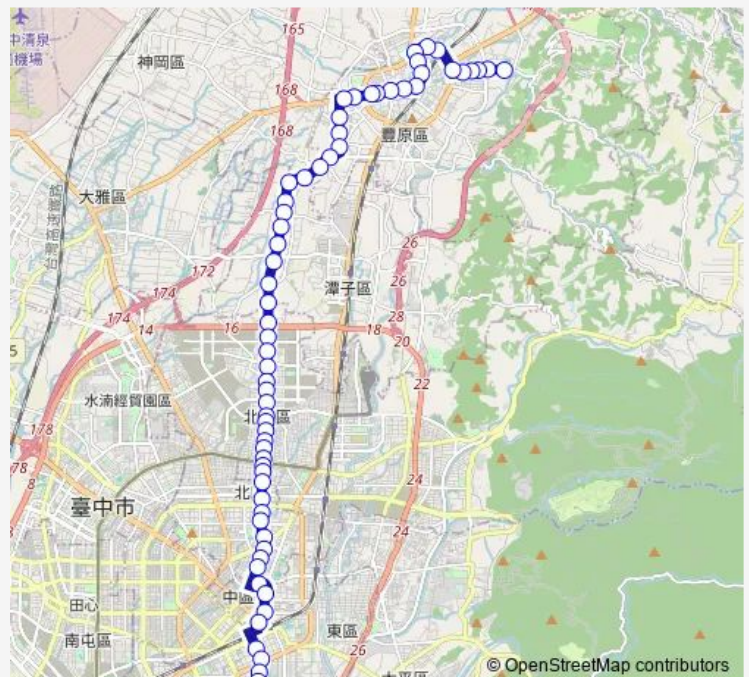

Thursday 05:30-22:15

Friday 05:30-22:15

Saturday 05:30-22:15

Sunday 05:30-22:15

Route info

Direction: Tc_豐原高中

Stops: 65

Trip Duration: 1 hour 7 min