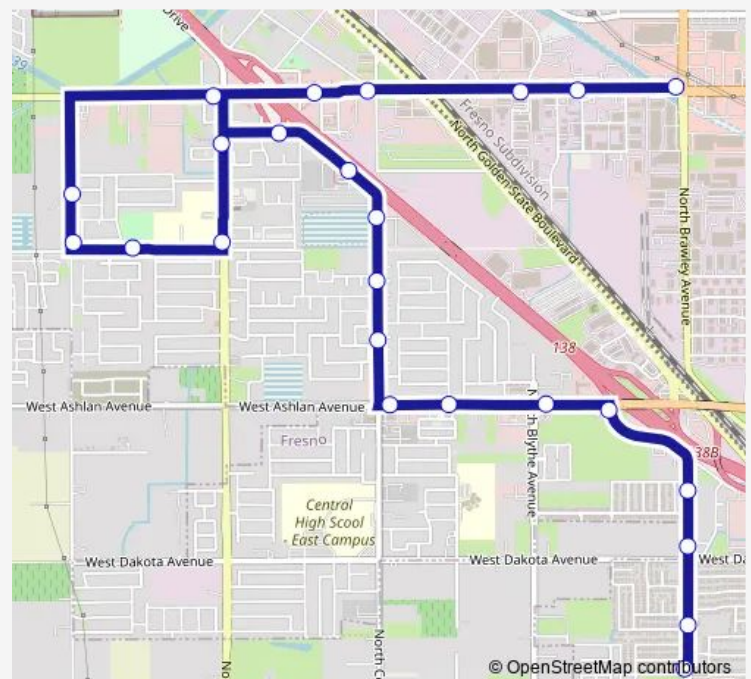

SE Ashlan - Blythe

SW Parkway - Ashlan

SW Brawley - Griffith

Route schedule

NW Shaw - Brawley — NW Brawley - Fountain Way

Monday 05:53-21:51

Tuesday 05:53-21:51

Wednesday 05:53-21:51

Thursday 05:53-21:51

Friday 05:53-21:51

Saturday 06:54-19:00

Sunday 06:54-19:00

Route info

Direction: NW Shaw - Brawley

Stops: 24

Trip Duration: 0 hour 28 min

12 — Brawley / Inspiration Park

NW Brawley - Dakota

NW Brawley - Dayton

NW Brawley - Fountain Way

Direction

NE Brawley - Shields — NW Shaw - Brawley

23 stops

[Open route schedule](#)

SE Shaw - EL Capitan

NE Brawley - Shaw

Brawley - Walmart

SE Brawley - SAN Jose

SW SAN Jose - Marty

NW Shaw - Marty

NW Shaw - Brawley

Route schedule