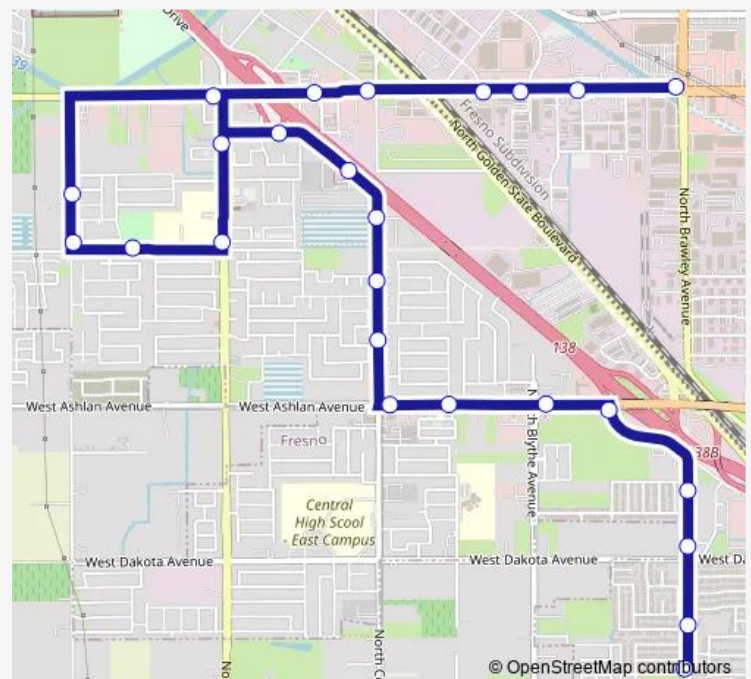

SE Ashlan - Blythe

SW Parkway - Ashlan

SW Brawley - Griffith

Route schedule

NW Shaw - Brawley — NW Brawley - Fountain Way

Monday 05:53-21:51

Tuesday 05:53-21:51

Wednesday 05:53-21:51

Thursday 05:53-21:51

Friday 05:53-21:51

Saturday 06:54-19:00

Sunday 06:54-19:00

Route info

Direction: NW Shaw - Brawley

Stops: 24

Trip Duration: 0 hour 29 min

12 — Brawley / Inspiration Park

NW Brawley - Dakota

NW Brawley - Dayton

NW Brawley - Fountain Way

Direction

NE Brawley - Shields — NW Shaw - Brawley

23 stops

[Open route schedule](#)

SE Shaw - EL Capitan

NE Brawley - Shaw

Brawley - Walmart

SE Brawley - SAN Jose

SW SAN Jose - Marty

NW Shaw - Marty

NW Shaw - Brawley

Route schedule