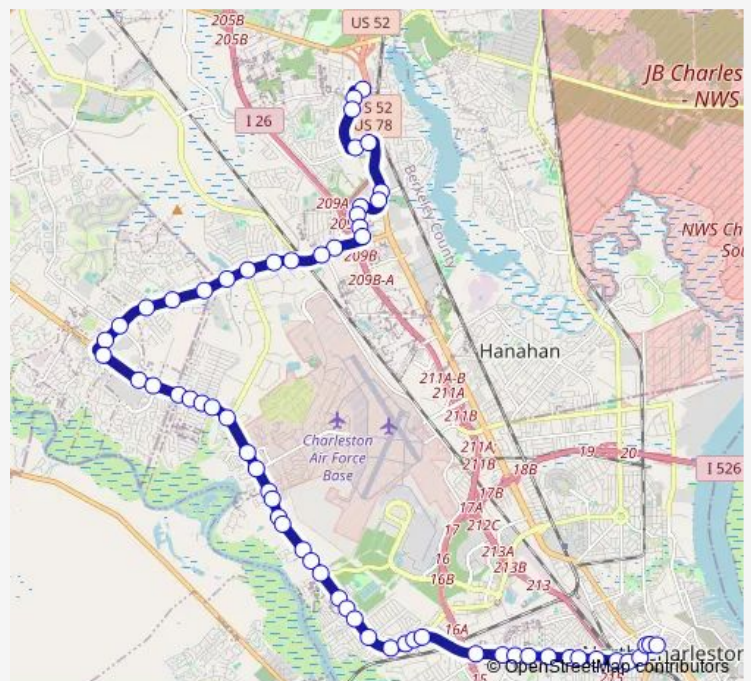

Dorchester Rd / Gwinnett St Nb

Dorchester Rd / Leslie St

Dorchester Rd / Michaux Pkwy

Dorchester Rd / Great Oak Dr

Dorchester Rd / Hanniford Dr

Route schedule

N. Charleston Superstop on Rivers Ave — Otranto Rd / Rivers Ave

Monday 06:00-20:40

Tuesday 06:00-20:40

Wednesday 06:00-20:40

Thursday 06:00-20:40

Friday 06:00-20:40

Saturday 06:15-20:15

Sunday 09:25-18:25

Route info

Direction: N. Charleston Superstop on Rivers Ave

Stops: 50

Trip Duration: 1 hour 20 min

12 — Upper Dorchester/Ashley Phosphate Road

6668 Dorchester Rd

Dorchester Rd / Lambs Elementary School

Dorchester Rd / W Hill Blvd Nb

Wednesday 05:40-21:20

Thursday 05:40-21:20

Friday 05:40-21:20

Saturday 07:30-21:30

Sunday 10:45-19:45

Route info

Direction: Otranto Rd / Rivers Ave

Stops: 61