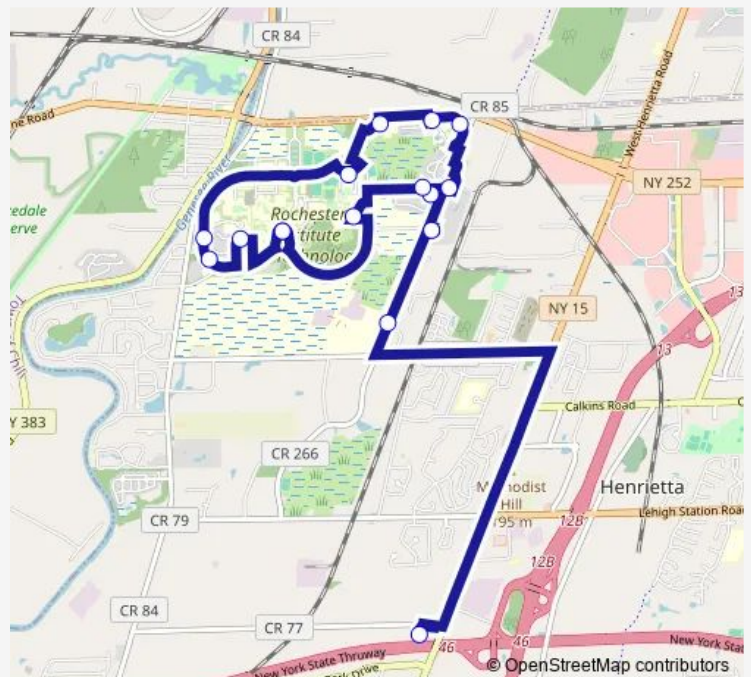

Bus 12 Campus & Inn Break

[Go to website](#)

Direction

Gleason Circle — Gleason Circle

16 stops

[Open route schedule](#)

Gleason Circle

Global Village

UC West Inbound

Riverknoll

Ntid

175 Jefferson (Radisson)

Park Point North

Park Point Retail

The Province

Apex

Tech Park

RIT Inn

Perkins Green

Perkins Road

Residence Halls

Gleason Circle

Route schedule

Gleason Circle — Gleason Circle

Monday	07:00-01:00 ⁺¹
Tuesday	07:00-01:00 ⁺¹
Wednesday	07:00-01:00 ⁺¹
Thursday	07:00-01:00 ⁺¹
Friday	07:00-01:00 ⁺¹
Saturday	07:00-17:48
Sunday	07:00-17:48

Route info

Direction: Gleason Circle

Stops: 16

Trip Duration: 1 hour 0 min