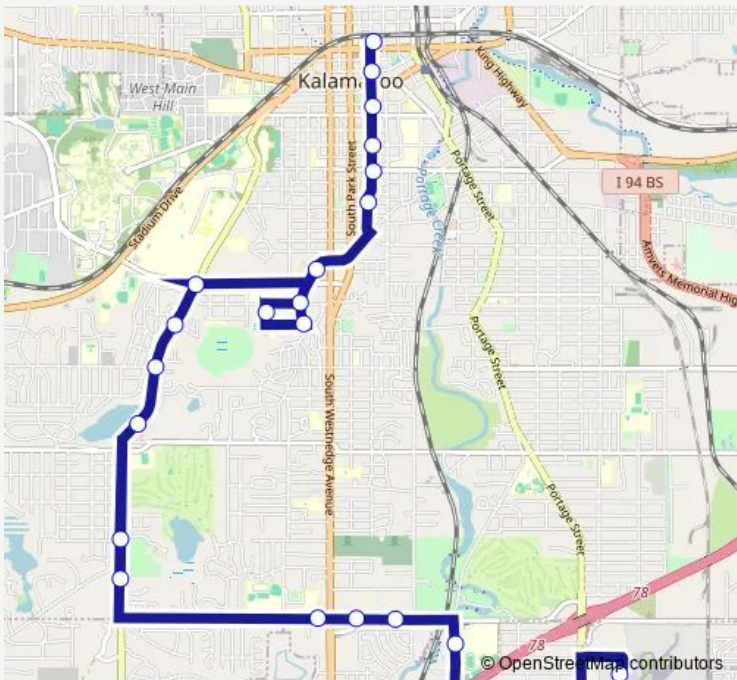

Direction
 Airport Rd & Portage — Kalamazoo Transit Center
 21 stops
[Open route schedule](#)

- Airport Rd & Portage
- Lover's Lane & Kilgore
- Kilgore & Candlewyck Apts
- Kilgore & Big Lots
- Kilgore & Westnedge
- Oakland Drive and Oakwood Bible Church
- Oakland and Edgewood
- Oakland & Whites
- Oakland & Chevy Chase
- Oakland & Spruce
- Oakland & Howard
- Maple & Crosstown
- Peeler & Crosstown
- Hudson & Maple
- Crosstown & Westnedge
- Rose & Wall
- Rose & Vine
- Rose & Walnut
- Rose & South
- Rose & Water
- Kalamazoo Transit Center

Route schedule
 Airport Rd & Portage — Kalamazoo Transit Center

Monday	—
Tuesday	—
Wednesday	06:43-18:43
Thursday	—
Friday	06:43-18:43
Saturday	—
Sunday	—

Route info
 Direction: Airport Rd & Portage
 Stops: 21
 Trip Duration: 0 hour 27 min

Direction

Kalamazoo Transit Center — Airport Rd & Portage

28 stops

[Open route schedule](#)

Kalamazoo Transit Center

Rose at Water (NW Corner)

Rose at Michigan (SW side)

Rose at South (SW Corner)

Tuesday —

Wednesday 06:15-18:15

Thursday —

Friday —

Saturday —

Sunday —

Route info

Direction: Kalamazoo Transit Center