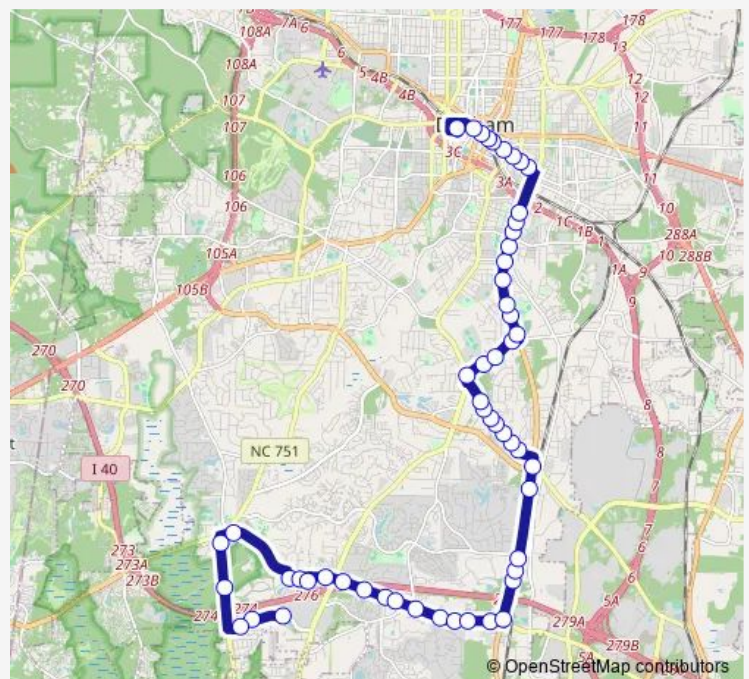

NC 54 at The Hamptons Apts (Eb)

NC 54 at Residence Inn Blvd (Eb)

NC 55 at NC 54 (Nb)

NC 55 at Meridian Pkwy (Nb)

Route schedule

Renaissance Pkwy at Southpoint Mall (Wb) — Durham Station

Monday 05:15-22:55

Tuesday 05:15-22:55

Wednesday 05:15-22:55

Thursday 05:15-22:55

Friday 05:15-22:55

Saturday 05:15-22:55

Sunday 05:55-20:55

Route info

Direction: Renaissance Pkwy at Southpoint Mall (Wb)

Stops: 54

Trip Duration: 1 hour 0 min

12 — 12: E. Main St – Nccu – Southpoint

NC 55 at Service Station

NC 55 at Carpenter Fletcher Rd (Nb)

NC 55 at Odyssey Dr (Nb)

NC 55 at Cornwallis Rd

Cornwallis Rd at Laurel Oaks (Nb)