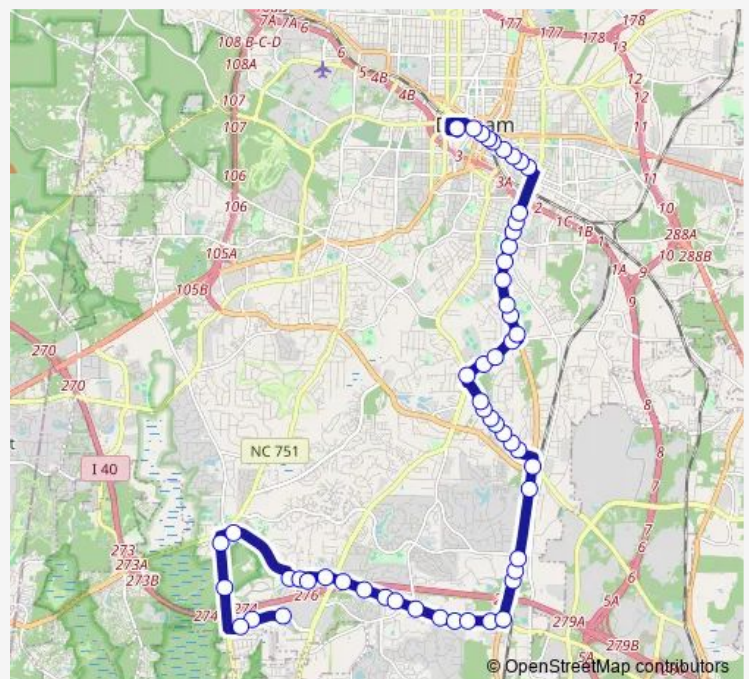

NC 54 at The Hamptons Apts (Eb)

NC 54 at Residence Inn Blvd (Eb)

NC 55 at NC 54 (Nb)

NC 55 at Meridian Pkwy (Nb)

Route schedule

Renaissance Pkwy at Southpoint Mall (Wb) — Durham Station

Monday 05:15-22:55

Tuesday 05:15-22:55

Wednesday 05:15-22:55

Thursday 05:15-22:55

Friday 05:15-22:55

Saturday 05:15-22:55

Sunday 05:55-20:55

Route info

Direction: Renaissance Pkwy at Southpoint Mall (Wb)

Stops: 54

Trip Duration: 1 hour 0 min

12 — 12: E. Main St – Nccu – Southpoint

NC 55 at Service Station

NC 55 at Carpenter Fletcher Rd (Nb)

NC 55 at Odyssey Dr (Nb)

NC 55 at Cornwallis Rd

Cornwallis Rd at Laurel Oaks (Nb)