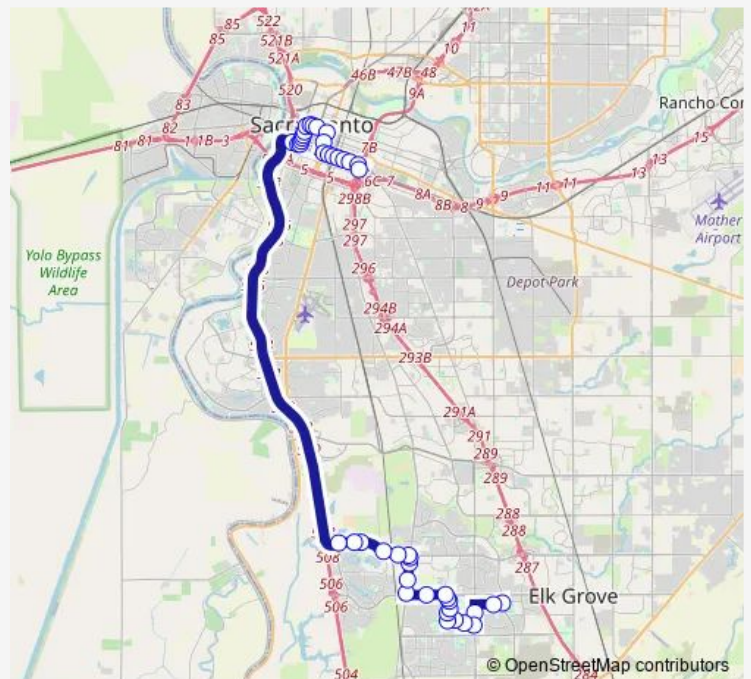

**Bus 12 Route 12**

[Go to website](#)

**Direction**  
 Big Horn Blvd at Civic Center Dr — 29th St & R St (Sb)  
 44 stops  
[Open route schedule](#)

- Big Horn Blvd at Civic Center Dr
- Civic Center Dr at Wymark Dr
- Bruceville & Ackley (Sb)
- Terrazzo Dr at Bruceville Rd
- Bellaterra Dr at Terrazzo Wy
- Bellaterra Dr at Brinzino Ct
- Allessandria & Bellaterra (Nb)
- Cresleigh Pkwy at Harvest Park Dr
- Cresleigh Pkwy at Radmere Dr
- Cresleigh Pwky at Blue Poppy Dr
- Cresleigh & Harvest Park (Nb)
- Elk Grove Blvd & Foulks Ranch (Wb)
- Elk Grove Blvd & Fire Poppy (Wb)
- Franklin Blvd at Elk Grove Blvd
- Franklin & Saint Augustine (Nb)
- Franklin & Laguna Woods (Nb)
- Franklin & Laguna Blvd (Nb)
- Laguna Blvd & Franklin (Wb)
- Laguna Blvd & Santorini Dr (Wb)
- Laguna Blvd. & Dwight Rd. (Nb)
- Laguna Blvd. & Laguna Main St. (Nb)

**Route schedule**

Big Horn Blvd at Civic Center Dr — 29th St & R St (Sb)

Monday	06:10-06:40
Tuesday	06:10-06:40
Wednesday	06:10-06:40
Thursday	06:10-06:40
Friday	06:10-06:40
Saturday	—
Sunday	—

**Route info**

Direction: Big Horn Blvd at Civic Center Dr  
 Stops: 44  
 Trip Duration: 1 hour 5 min

12 — Route 12

Laguna Blvd & Apple Computer (Wb)

Laguna Blvd. & Harbour Point Dr. (Nb)

Q St & 5th St

Q St. at 7th St.

Q St. & 8th St. (Nb)

## Route info

Direction: 30th St &amp; R St (Nb)

Stops: 44

Trip Duration: 1 hour 2 min

Franklin Blvd at Millstone Dr

Franklin Blvd at Elliot Ranch Rd

Franklin & Castleview (Sb)

Franklin Blvd at Castleview Dr