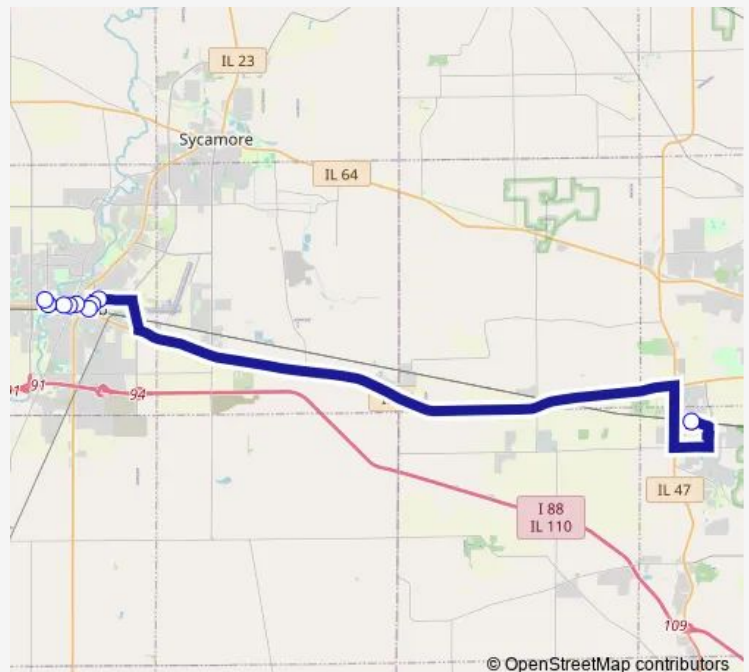

W Locust St at Normal Rd -WB Stop #456

Route schedule

Railroad Ave at Elburn Metra station - WB Stop #662 — W Locust St at Normal Rd -WB Stop #456

Monday 06:10-23:25

Tuesday 06:10-23:25

Wednesday 06:10-23:25

Thursday 06:10-23:25

Friday 06:10-23:25

Saturday 10:25-20:25

Sunday 10:25-22:20

Route info

Direction: Railroad Ave at Elburn Metra station - WB Stop #662

Stops: 9

Trip Duration: 0 hour 45 min

Direction

W Locust St at Normal Rd -WB Stop #456 — Railroad Ave at Elburn Metra station - WB Stop #662

8 stops

[Open route schedule](#)

W Locust St at Normal Rd -WB Stop #456

West Lincoln Hwy. at Normal Rd (Psych building) - EB Stop #444

Route schedule

W Locust St at Normal Rd -WB Stop #456 — Railroad Ave at Elburn Metra station - WB Stop #662

Monday	05:37-22:52
Tuesday	05:37-22:52
Wednesday	05:37-22:52
Thursday	05:37-22:52
Friday	05:37-22:52
Saturday	09:47-19:47
Sunday	09:47-21:42