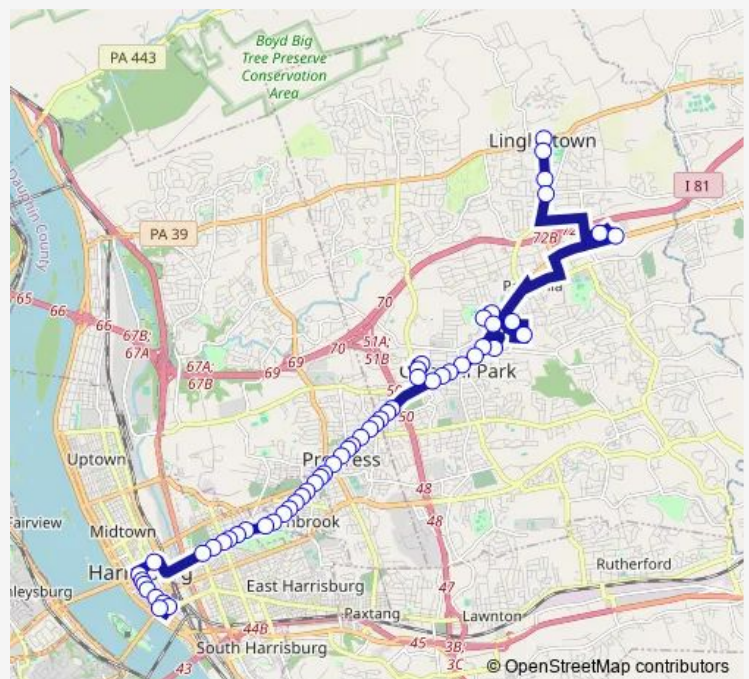

Jonestown Rd & Devonshire Rd

Jonestown Rd & Horton St

Jonestown Rd & N Houcks Rd

Jonestown Rd & Care St

Jonestown Rd opp. Miller Rd

Jonestown Rd opp. Berryhill Rd

Boscov's (Colonial Park Mall)

Colonial Park Mall - Park & Ride Lot

Stonebridge Apartments (Colonial Rd & Wi

Jonestown Rd & Madison St

Jonestown Rd & Franklin St

Walnut St & Sterling Aly

Walnut St & 39th St

Route schedule

Linglestown Rd & N Mountain Rd — Market Square Transfer Center

Monday 07:00

Tuesday 07:00

Wednesday 07:00

Thursday 07:00

Friday 07:00

Saturday —

Sunday —

Route info

Direction: Linglestown Rd & N Mountain Rd

Stops: 57

Trip Duration: 0 hour 42 min

12 — Colonial Park - Colonial Commons - Gatew

Walnut St & Cloverfield Rd

Walnut St & N 38th St

Walnut St opp. Fishburn St

Walnut St & N 36th St