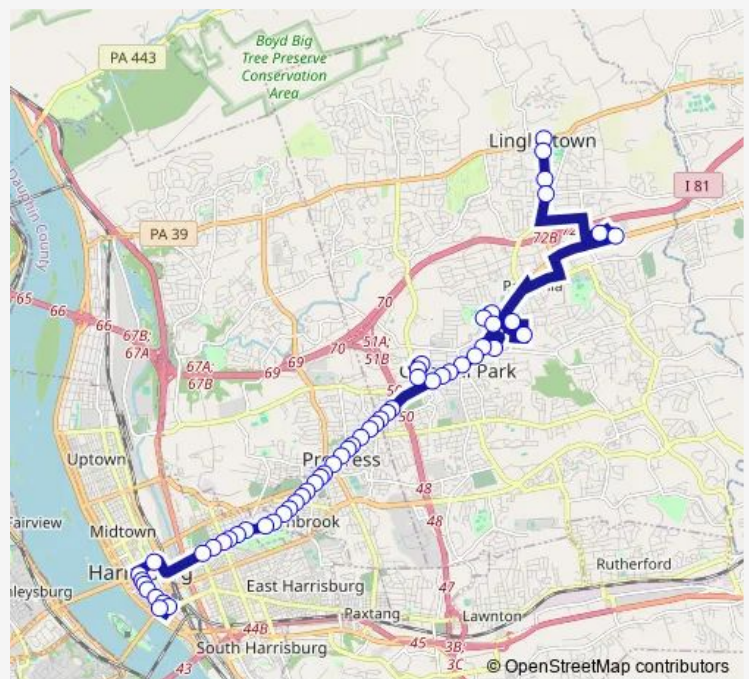

Stonebridge Apartments (Colonial Rd & Wi

Jonestown Rd & Madison St

Jonestown Rd & Franklin St

Walnut St & Sterling Aly

Walnut St & 39th St

Route schedule

Linglestown Rd & N Mountain Rd — Market Square Transfer Center

Monday 07:00

Tuesday 07:00

Wednesday 07:00

Thursday 07:00

Friday 07:00

Saturday —

Sunday —

Route info

Direction: Linglestown Rd & N Mountain Rd

Stops: 57

Trip Duration: 0 hour 42 min

12 — Colonial Park - Colonial Commons - Gatew

Walnut St & Cloverfield Rd

Walnut St & N 38th St

Walnut St opp. Fishburn St

Walnut St & N 36th St