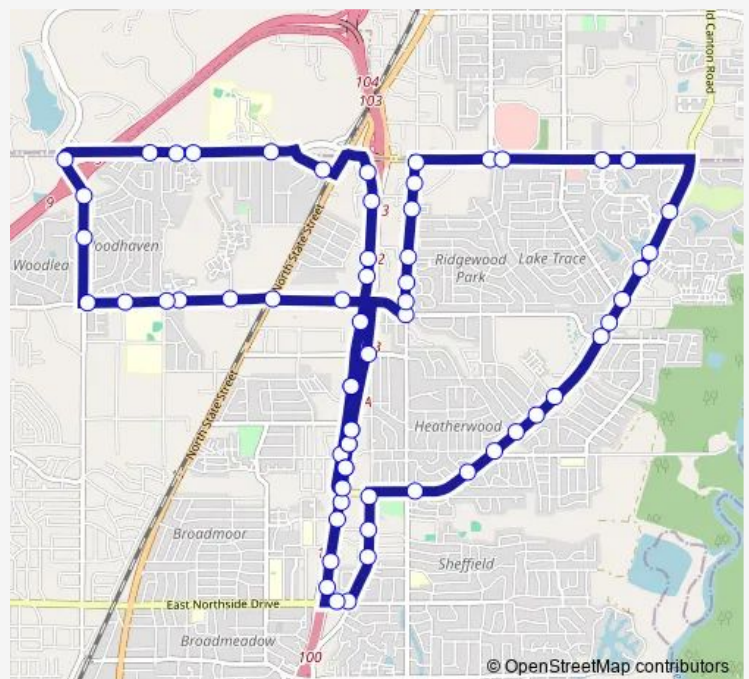

Ridgewood & Plantation Blvd

Ridgewood Rd & Jamestown Way

Ridgewood Rd. @ Ridgewood Court Dr.

Ridgewood & County Line Rd.

County Line Rd. & Wheatley

E County Line Rd & Wheatley St

E County Line Rd & Northpointe Pkwy

E County Line Rd & Avery Cr

Old Canton Rd & Andrews Dr

Old Canton Rd & River Oaks Blvd

Old Canton Rd & Northpointe Dr

Old Canton Rd. @ Rite-Aid Pharmacy

Route schedule

I-55 South Frontage Road @ Save-A-Lot — I-55 South Frontage Road @ Save-A-Lot

Monday	07:45-15:15
Tuesday	07:45-15:15
Wednesday	07:45-15:15
Thursday	07:45-15:15
Friday	07:45-15:15
Saturday	—
Sunday	—

Route info

Direction: I-55 South Frontage Road @ Save-A-Lot

Stops: 65

Trip Duration: 0 hour 57 min

Wednesday 05:15-18:15

Thursday 05:15-18:15

Friday 05:15-18:15

Saturday 07:15-17:15

Sunday —

Route info

Direction: I-55 South Frontage Road @ Save-A-Lot

Stops: 63