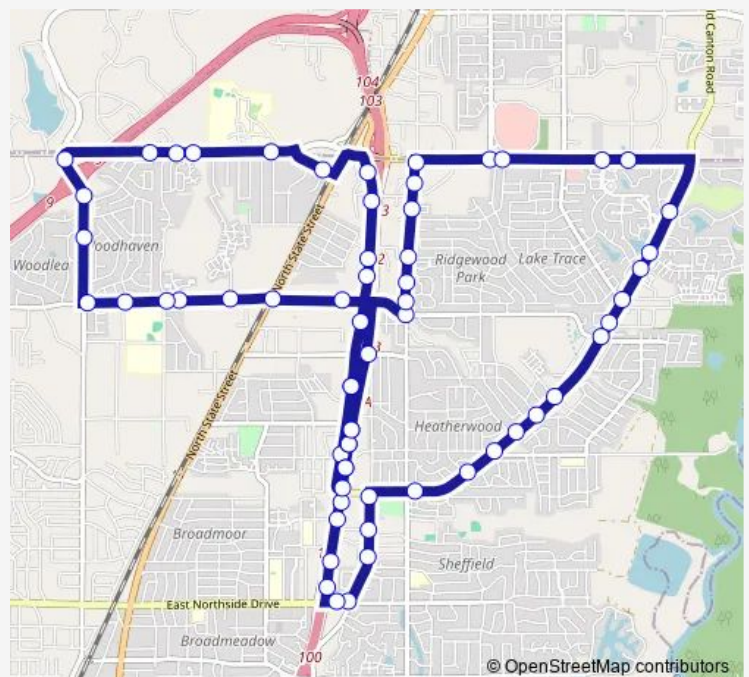

Ridgewood & Plantation Blvd

Ridgewood Rd & Jamestown Way

Ridgewood Rd. @ Ridgewood Court Dr.

Ridgewood & County Line Rd.

County Line Rd. & Wheatley

E County Line Rd & Wheatley St

E County Line Rd & Northpointe Pkwy

E County Line Rd & Avery Cr

Old Canton Rd & Andrews Dr

Old Canton Rd & River Oaks Blvd

Old Canton Rd & Northpointe Dr

Old Canton Rd. @ Rite-Aid Pharmacy

Route schedule

I-55 South Frontage Road @ Save-A-Lot — I-55 South Frontage Road @ Save-A-Lot

Monday	07:45-15:15
Tuesday	07:45-15:15
Wednesday	07:45-15:15
Thursday	07:45-15:15
Friday	07:45-15:15
Saturday	—
Sunday	—

Route info

Direction: I-55 South Frontage Road @ Save-A-Lot

Stops: 65

Trip Duration: 0 hour 57 min

Wednesday 05:15-18:15

Thursday 05:15-18:15

Friday 05:15-18:15

Saturday 07:15-17:15

Sunday —

Route info

Direction: I-55 South Frontage Road @ Save-A-Lot

Stops: 63