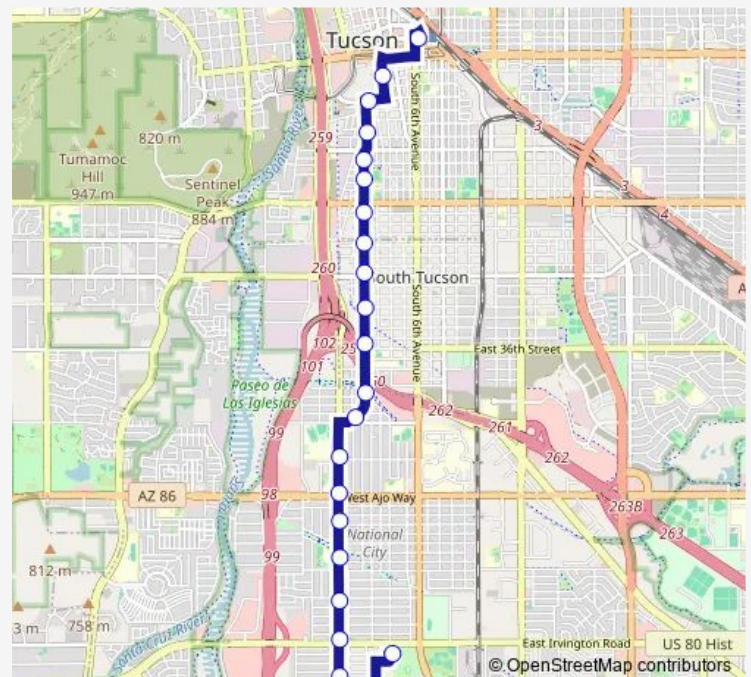

12th Av/District (Nw)

12th Av/Michigan (Sw)

12th Av/Ohio (Sw)

Route schedule

Downtown Ronstadt Center — Laos Transit Center

Monday 05:30-24:00

Tuesday 05:30-24:00

Wednesday 05:30-24:00

Thursday 05:30-24:00

Friday 05:30-24:00

Saturday 06:00-21:00

Sunday 06:30-20:00

Route info

Direction: Downtown Ronstadt Center

Stops: 24

Trip Duration: 0 hour 23 min

12 — 10th/12th Ave

12th Av/Oklahoma (Nw)

Irvington/11th Av (Se)

Laos Transit Center

Direction

Laos Transit Center — Downtown Ronstadt Center

24 stops

[Open route schedule](#)

Laos Transit Center

Liberty/Utah (Sw)

Liberty/Nebraska (Nw)

12th Av/Nebraska (Ne)

12th Av/Wyoming (Ne)

12th Av/Irvington (Ne)

12th Av/Ohio (Se)

12th Av/Pennsylvania (Ne)