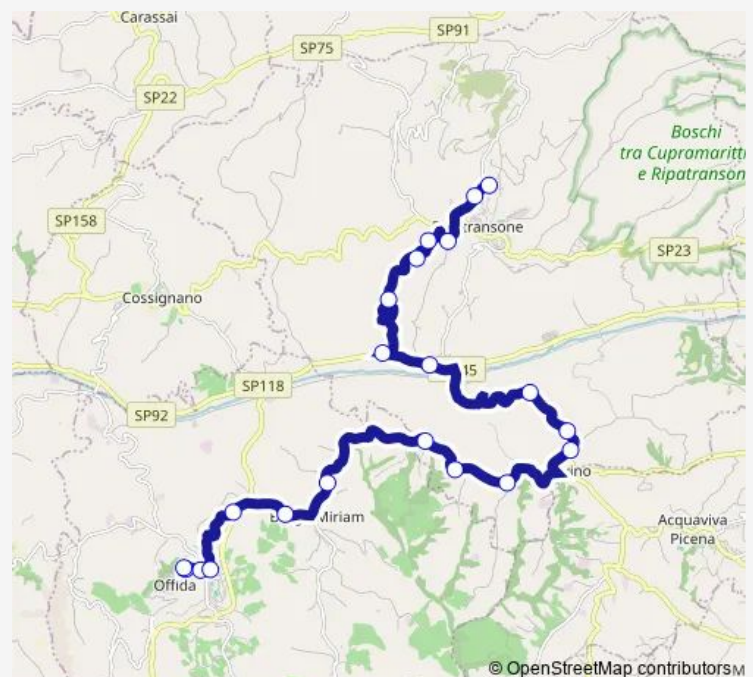

Bus 12 Offida-Borgo Miriam-SAN Savino-Valtesino-Strada Otto-Ripatransone

[Go to website](#)

Direction

Offida - Piazza G. Leopardi — Ripatransone - Mattatoio

21 stops

[Open route schedule](#)

Offida - Piazza G. Leopardi

Offida - Borgo Leopardi

Offida - Bivio Castignano-Cossignano

Offida - Ristorante Caroline

Abitazione DE Angelis

Fraz.Borgo Miriam-Mulino

Strada Prov.Le Rosso Piceno

SAN Giovanni IN Strada

Azienda Cocci-Grifoni

B.S.Carro-Prov.Le Rosso Piceno

Casa Illuminati

Agriturismo I Calanchi

Colle Vecchio

Valtesino-SAN Rustico

Valtesino-Molino Carosi

Strada Dell'Otto - Ristorante DUE Cipres

Case Cellini

Biviotto

Fornace Deposito Start

Suore Passioniste

Ripatransone - Mattatoio

Route schedule

Offida - Piazza G. Leopardi — Ripatransone - Mattatoio

Monday 14:20

Tuesday 14:20

Wednesday 14:20

Thursday 14:20

Friday 14:20

Saturday 14:20

Sunday —

Route info

Direction: Offida - Piazza G. Leopardi

Stops: 21

Trip Duration: 0 hour 40 min