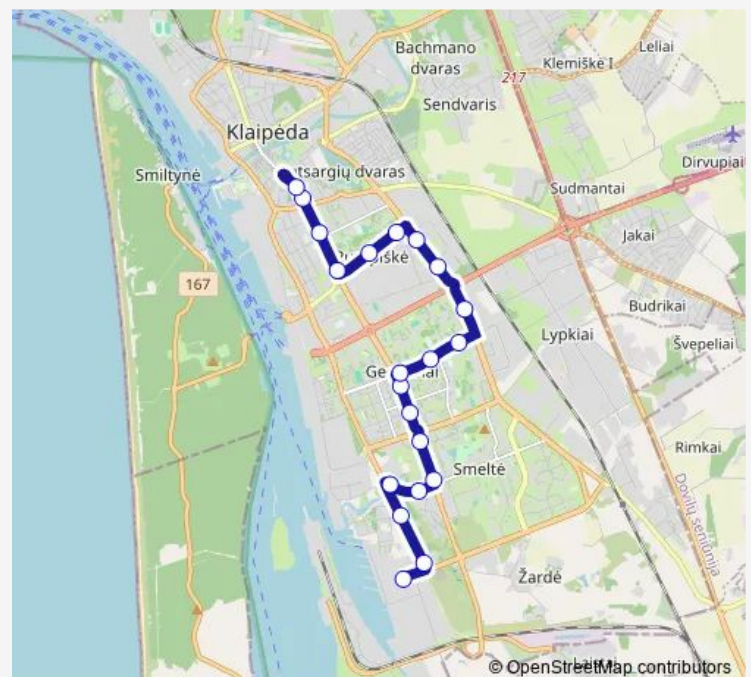

### Route schedule

Vakarų st. — Turgaus st.

Monday 05:29-22:05

Tuesday 05:29-22:05

Wednesday 05:29-22:05

Thursday 05:29-22:05

Friday 05:29-22:05

Saturday 06:18-21:41

### Route info

Direction: Vakarų st.

Stops: 21

Trip Duration: 0 hour 33 min

12 — Turgus - Vlg

## Route info

Direction: Turgaus st.

Stops: 22

Trip Duration: 0 hour 30 min

12 Bus time schedules and route maps are available in an offline PDF at [busmaps.com](https://busmaps.com). Use the [busmaps.com](https://busmaps.com) website to see live bus times, train schedule or subway schedule, and step-by-step directions for all public transit in Klaipeda