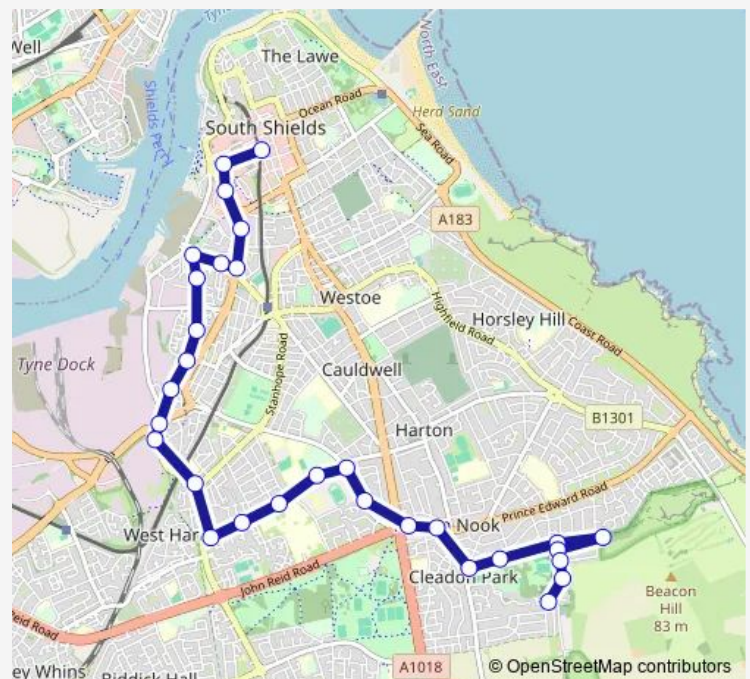

### Route schedule

Interchange — The Lonnen

Monday 06:58-23:08

Tuesday 06:58-23:08

Wednesday 06:58-23:08

Thursday 06:58-23:08

Friday 06:58-23:08

Saturday 06:58-23:08

### Route info

Direction: Interchange

Stops: 30

Trip Duration: 0 hour 23 min

12 — South Shields Town Centre - South Shields The Lonnen

Harton Nook

Quarry Lane-Sunderland Road

Quarry Lane-Pine Avenue

## Route schedule

Watson Avenue — Interchange

Monday 06:30-22:31

Tuesday 06:30-22:31

Wednesday 06:30-22:31

Thursday 06:30-22:31

Friday 06:30-22:31

Saturday 06:30-22:31

## Route info

Direction: Watson Avenue

Stops: 34

Trip Duration: 0 hour 24 min

South Eldon Street-Drake Close

Eldon Street

B1301 - Commercial Road

Laygate