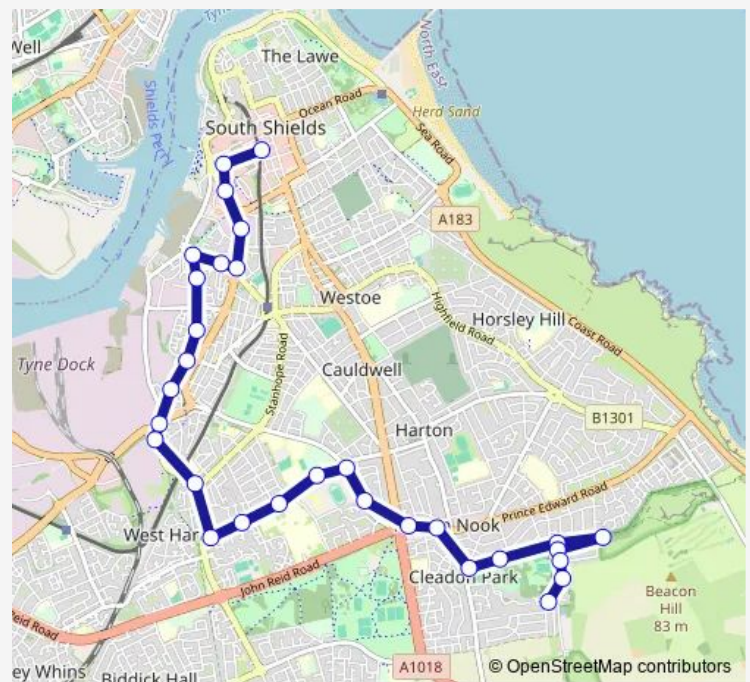

### Route schedule

Interchange — The Lonnen

Monday 06:58-23:08

Tuesday 06:58-23:08

Wednesday 06:58-23:08

Thursday 06:58-23:08

Friday 06:58-23:08

Saturday 06:58-23:08

### Route info

Direction: Interchange

Stops: 30

Trip Duration: 0 hour 23 min

12 — South Shields Town Centre - South Shields The Lonnen

Harton Nook

Quarry Lane-Sunderland Road

Quarry Lane-Pine Avenue

## Route schedule

Watson Avenue — Interchange

Monday 06:30-22:31

Tuesday 06:30-22:31

Wednesday 06:30-22:31

Thursday 06:30-22:31

Friday 06:30-22:31

Saturday 06:30-22:31

## Route info

Direction: Watson Avenue

Stops: 34

Trip Duration: 0 hour 23 min

South Eldon Street-Drake Close

Eldon Street

B1301 - Commercial Road

Laygate