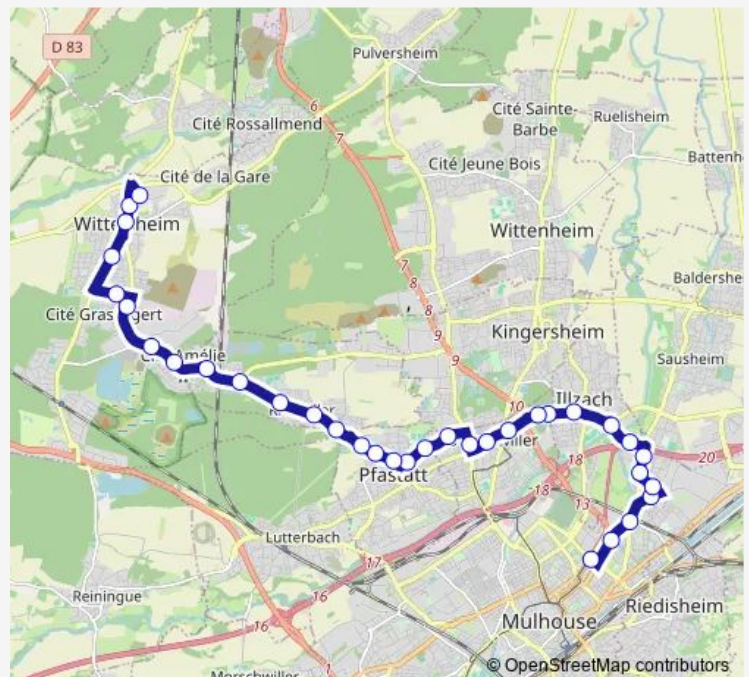

Maquisards

Plaine

Etang ST Pierre

Route schedule

Lefebvre — Hohmatten

Monday 05:46-21:36

Tuesday 05:46-21:36

Wednesday 05:46-21:36

Thursday 05:46-21:36

Friday 05:46-21:36

Saturday 05:47-21:36

Sunday 08:01-21:36

Route info

Direction: Lefebvre

Stops: 34

Trip Duration: 0 hour 49 min

12 — Hohmatten/Etang St Pierre - Lefebvre

Nonnenbruch

Richwiller Mairie

Pinede

Royat

Cite Amelie 2

Lucelle

Mine Amelie

Thursday 05:32-20:50

Friday 05:32-20:50

Saturday 05:34-20:50

Sunday 09:12-20:50

Route info

Direction: Hohmatten

Stops: 34

Trip Duration: 0 hour 42 min