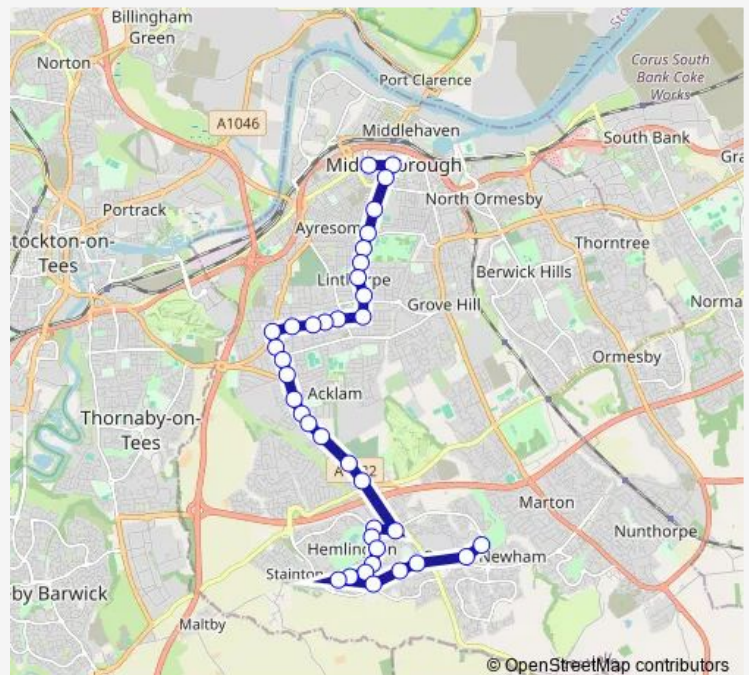

### Route schedule

Parkway Shopping Centre — Bus Station Stand 11

Monday 05:47-23:08

Tuesday 05:47-23:08

Wednesday 05:47-23:08

Thursday 05:47-23:08

Friday 05:47-23:08

Saturday 05:47-23:08

### Route info

Direction: Parkway Shopping Centre

Stops: 34

Trip Duration: 0 hour 33 min

12 — Middlesbrough Bus Station - Coulby Newham

Cambridge Hotel

Levick Court

Baptist Church

## Route info

Direction: Bus Station Stand 14

Stops: 37

Trip Duration: 0 hour 37 min

Southdean Close

Viewley Hill Shopping Centre

Viewley Hill Academy

Elmstone Gardens