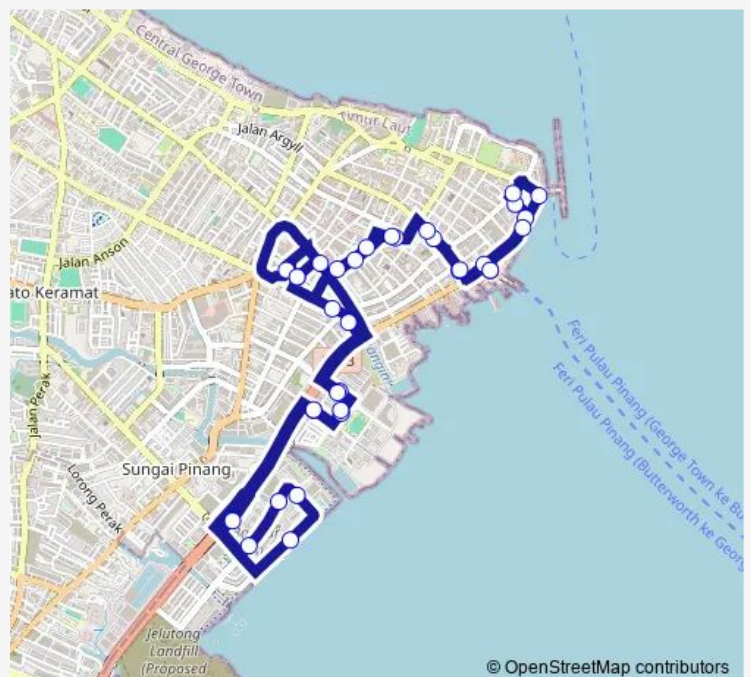

Apartment Sri Saujana

Flat Lebuh Noordin

Jalan Magazine

Route schedule

(M1) Jetty A — (M1) Jetty A

Monday	06:00-19:30
Tuesday	06:00-19:30
Wednesday	06:00-19:30
Thursday	06:00-19:30
Friday	06:00-19:30
Saturday	06:00-19:30
Sunday	06:00-19:30

Route info

Direction: (M1) Jetty A

Stops: 34

Trip Duration: 1 hour 0 min

Komtar

Lebuh Carnavon

Hotel Armenian

Kampung Kolam