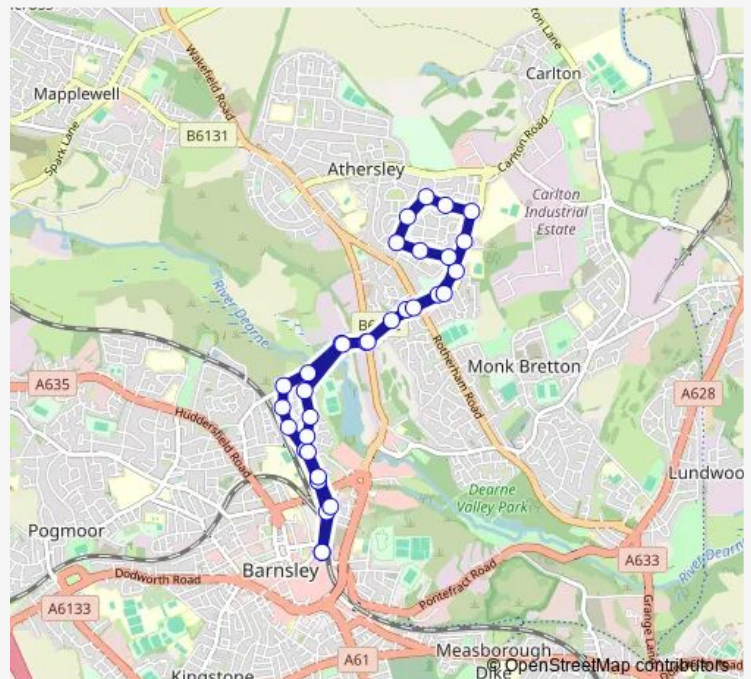

**Bus 12 Barnsley Interchange - Athersley South Circular**

[Go to website](#)

**Direction**

Barnsley Interchange/A8 — Barnsley Interchange/A8

33 stops

[Open route schedule](#)

- Barnsley Interchange/A8
- Eldon Street North/Bridge Street
- Honeywell Street/Leighton Close
- Honeywell Street/Honeywell Place
- Rockingham Street/Clanricarde Street
- Rockingham Street/Stone Street
- Smithies Lane/Rockingham Street
- Smithies Lane/Hartington Drive
- Smithies Lane/Smithies Bridge
- Wakefield Road/Smithies Lane
- Carlton Road/Rotherham Road
- Carlton Road/St Helens Avenue
- Carlton Road/St Helens Boulevard
- Athersley Road/Highfield Avenue
- Bakewell Road/Wingfield Road
- Chatsworth Road/Wingfield Road
- Chatsworth Road/Ashbourne Road
- Derwent Road/Peveril Crescent
- Derwent Road/Derwent Crescent
- Derwent Road/Carlton Road
- Carlton Road/Aldbury Close

**Route schedule**

Barnsley Interchange/A8 — Barnsley Interchange/A8

Monday	06:30-22:15
Tuesday	06:30-22:15
Wednesday	06:30-22:15
Thursday	06:30-22:15
Friday	06:30-22:15
Saturday	07:20-22:15
Sunday	08:50-22:15

**Route info**

Direction: Barnsley Interchange/A8

Stops: 33

Trip Duration: 0 hour 34 min

12 — Barnsley Interchange - Athersley South Circular

Carlton Road/St Helens Avenue

Carlton Road/Rotherham Road

Carlton Road/Newhill Road

Wakefield Road/Smithies Lane

Smithies Lane/Smithies Bridge

Honeywell Grove/Halifax Street

Honeywell Grove/Hartington Drive

Honeywell Grove/Honeywell Street

Honeywell Street/Honeywell Place

Honeywell Street/Leighton Close