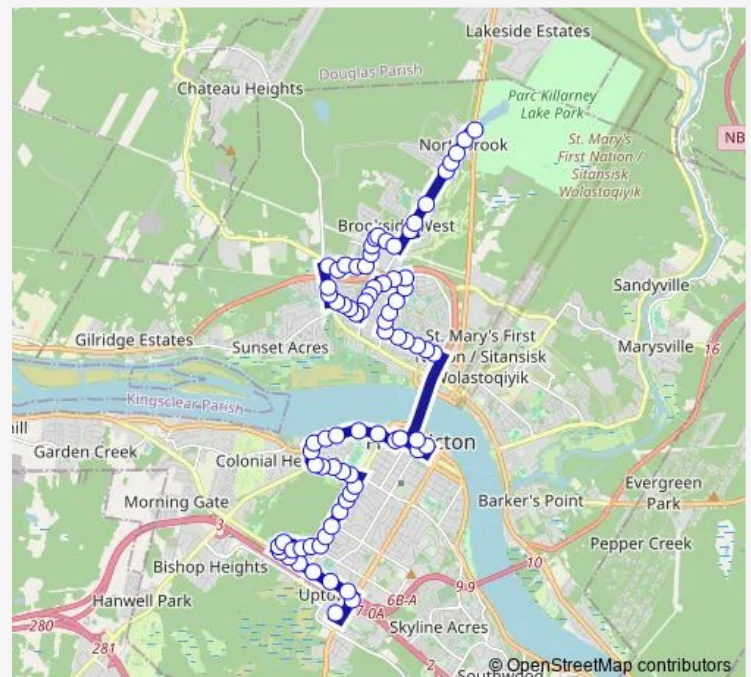

Thursday 04:45-17:12

Friday 04:45-17:12

Saturday 07:10-07:42

Sunday —

Route info

Direction: Regent Mall

Stops: 78

Trip Duration: 0 hour 49 min

12 — Brookside

15 Waggoners

249 Waggoners

125 Inglewood

289 Inglewood

352 Parkhurst

276 Parkhurst

214 Parkhurst