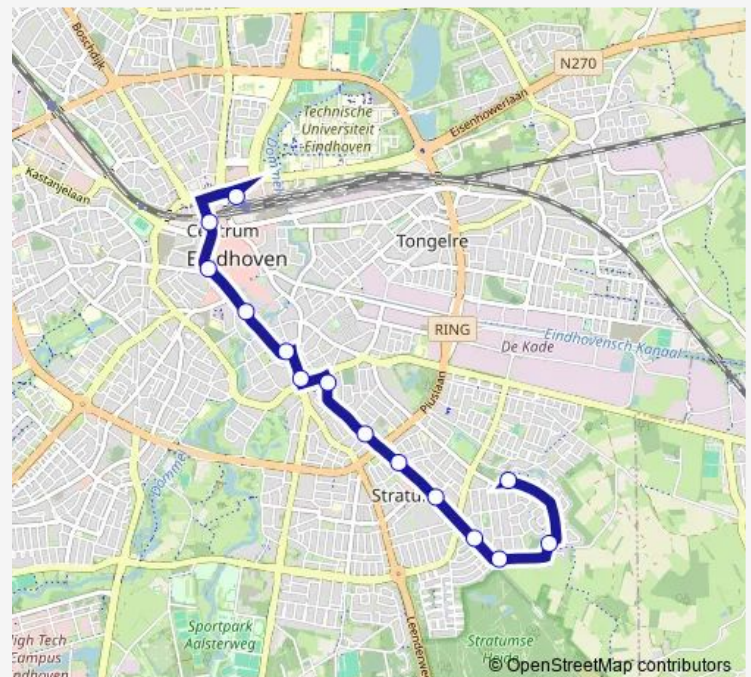

Eindhoven, Bunderkensven

Eindhoven, Meerbergsven

Route schedule

Eindhoven, Station — Eindhoven, Meerbergsven

Monday 07:27-18:27

Tuesday 07:27-18:27

Wednesday 07:27-18:27

Thursday 07:27-18:27

Friday 07:27-18:27

Saturday 08:27-17:27

Sunday 09:27-17:27

Route info

Direction: Eindhoven, Station

Stops: 12

Trip Duration: 0 hour 17 min

Direction

Eindhoven, Meerbergsven — Eindhoven, Station

14 stops

[Open route schedule](#)

Eindhoven, Meerbergsven

Eindhoven, Bunderkensven

Eindhoven, Kanunnikensven

Eindhoven, Hertensprong

Eindhoven, Lavendelstraat

Eindhoven, Station

Route schedule

Eindhoven, Meerbergsven — Eindhoven, Station

Monday 06:48-17:48

Tuesday 06:48-17:48

Wednesday 06:48-17:48

Thursday 06:48-17:48

Friday 06:48-17:48