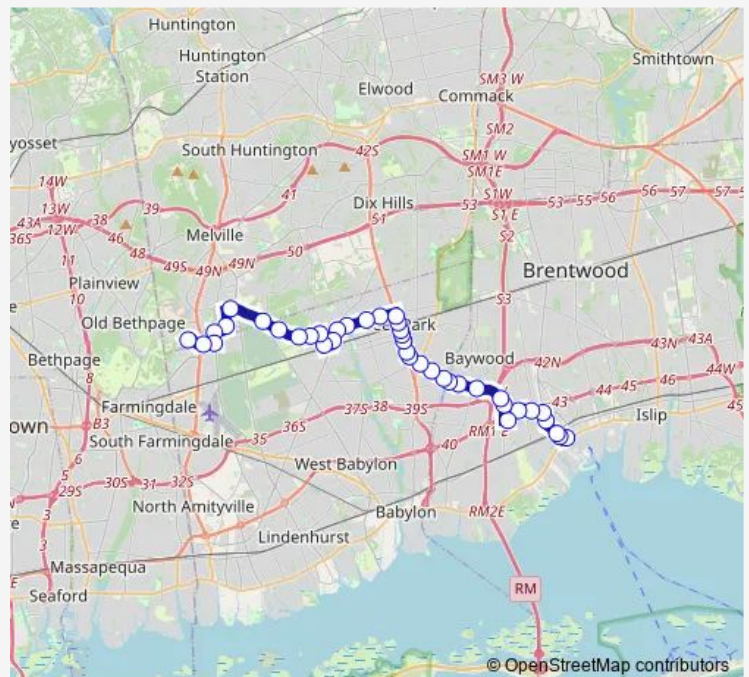

Deer Park Ave/Grand Blvd

Deer Park Ave/Lake Ave

Deer Park Ave/Long Island Ave

Route schedule

Bay Shore Lirr — Farmingdale State College

Monday 05:05-21:35

Tuesday 05:05-21:35

Wednesday 05:05-21:35

Thursday 05:05-21:35

Friday 05:05-21:35

Saturday 06:35-21:35

Sunday 06:35-19:35

Route info

Direction: Bay Shore Lirr

Stops: 40

Trip Duration: 0 hour 51 min

12 — East Farmingdale to Wyandanch to Bay Shore

Deer Park Ave/Brennan Pl

Nicolls Rd/Totten Ave

Nicolls Rd/Western Ave

Nicolls Rd/Venedia Dr

Straight Path/Nicolls Rd

Straight Path/Winter Ave

Long Island Ave/Straight Path

N 18th St/Merritt Ave

Nicolls Rd/N 18th St

Main St/N 23rd St

Wheatley Heights Shopping Center

Colonial Springs Rd/Briarwood Rd

Colonial Springs Rd/Little East Neck Rd

Ruland Rd/Baylis Rd

Deshon Dr/Marcus Dr