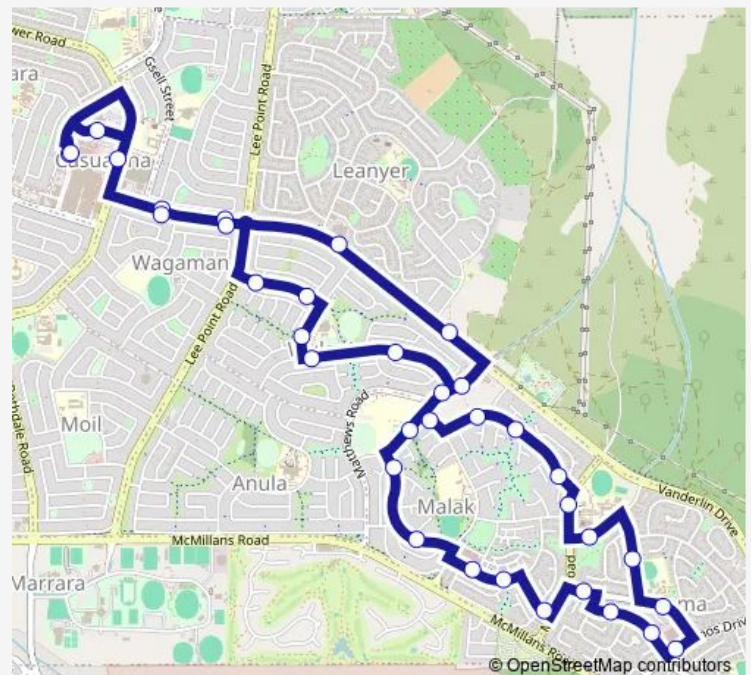

Thursday —

Friday —

Saturday 07:15-18:45

Sunday 07:15-18:45

Route info

Direction: Casuarina Interchange

Stops: 35

Trip Duration: 0 hour 37 min

Jabiru Street

Jabiru Street

Vanderlin Dr after Lee Point Rd

28 Vanderlin Drive

Trower Rd - Opp Mvr

Scaturchio Street

Casuarina Terminus

Direction

Wednesday 06:15-19:55

Thursday 06:15-19:55

Friday 06:15-19:55

Saturday —

Sunday —

Route info

Direction: Casuarina Interchange

Stops: 33

Trip Duration: 0 hour 37 min

142 Vanderlin Dr Service Rd

116 Vanderlin Dr Service Rd

Vanderlin Dr Service Rd opp Hibiscus Shopping Centre

Vanderlin Dr after Lee Point Rd

28 Vanderlin Drive

Trower Rd - Opp Mvr