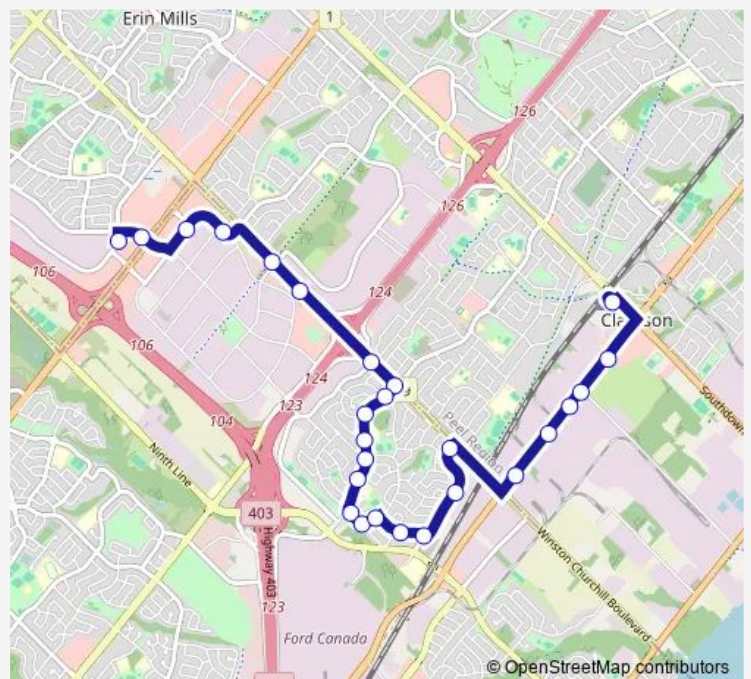

**Bus 12 Winston Park**

[Go to website](#)

**Direction**  
 Laird + Ridgeway — Clarkson GO Station  
 26 stops  
[Open route schedule](#)

- Laird + Ridgeway
- Ridgeway Dr + Dundas St West
- Bristol Circle + Hampshire Gate
- Bristol Circle + Dover Gate
- Winston Churchill Blvd + Plymouth Dr
- Winston Churchill Blvd + Upper Middle Rd East
- Winston Churchill Blvd + Sherwood Heights Dr
- Winston Churchill Blvd + Kingsway Dr
- Kingsway Dr + Prince John Cir (First Stop)
- Kingsway Dr + Prince John Cir (Second Stop)
- Kingsway Dr + Chalfield Dr
- Kingsway Dr + Clearview Dr
- Kingsway Dr + Guilford Cr
- Wynten Way + Kingsway Dr
- Wynten Way + Lansdown Dr
- Wynten Way + Gable Dr
- Gable Dr + Lansdown Dr
- Gable Dr + Sheridan Garden Dr
- Sheridan Garden Dr + Thoresby Dr
- Sheridan Garden Dr + Winston Churchill Blvd
- Royal Windsor Dr east of Winston Churchill Blvd

**Route schedule**  
 Laird + Ridgeway — Clarkson GO Station

Monday	06:05-19:25
Tuesday	06:05-19:25
Wednesday	06:05-19:25
Thursday	06:05-19:25
Friday	06:05-19:25
Saturday	—
Sunday	—

**Route info**  
 Direction: Laird + Ridgeway  
 Stops: 26  
 Trip Duration: 0 hour 25 min

12 — Winston Park

2480 Royal Windsor Dr

2400 Royal Windsor Dr

Royal Windsor Dr + Avonhead Rd

2200 Royal Windsor Dr

Clarkson GO Station

## Direction

Clarkson GO Station — Laird + Ridgeway

38 stops

[Open route schedule](#)

Clarkson GO Station

Royal Windsor Dr + 2165 Royal Windsor Dr

Royal Windsor Dr + 2265 Royal Windsor Dr

Royal Windsor Dr + 2399 Royal Windsor Dr