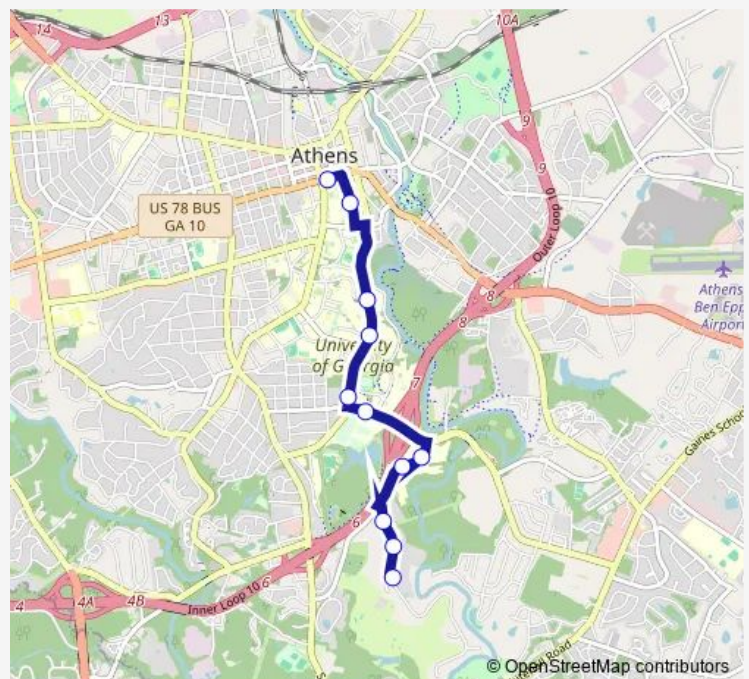

## Bus 12 Riverbend

[Go to website](#)

### Direction

UGA Arch (Downtown Athens) — The Redland Apartments

11 stops

[Open route schedule](#)

UGA Arch (Downtown Athens)

UGA Main Library

East Campus at Cedar Outbound

Tucker Hall Ob

### Route schedule

UGA Arch (Downtown Athens) — The Redland Apartments

Monday 07:30-18:40

Tuesday 07:30-18:40

Wednesday 07:30-18:40

Thursday 07:30-18:40

Friday 07:30-18:40

Saturday —

### Route info

Direction: UGA Arch (Downtown Athens)

Stops: 11

Trip Duration: 0 hour 20 min

12 — Riverbend

**Direction**

The Redland Apartments — UGA Arch (Downtown Athens)

14 stops