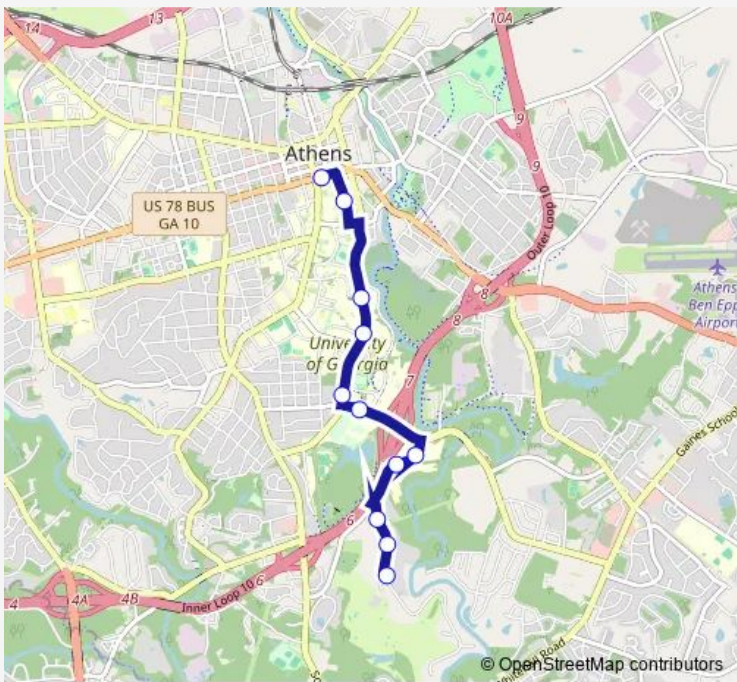

Bus 12 Riverbend

[Go to website](#)

Direction
 UGA Arch (Downtown Athens) — The Redland Apartments

11 stops

[Open route schedule](#)

- UGA Arch (Downtown Athens)
- UGA Main Library
- East Campus at Cedar Outbound
- Tucker Hall Ob
- University Village Building K
- Intramural Fields
- Riverbend Rd at S Research Lab Ob
- Riverbend Rd at UGA Campus Mail Ob
- Riverbend Pkwy at Surrey Sq Apts Ob
- Riverbend Pkwy at Players Club Apts Ob
- The Redland Apartments

Route schedule

UGA Arch (Downtown Athens) — The Redland Apartments

Monday	07:30-18:40
Tuesday	07:30-18:40
Wednesday	07:30-18:40
Thursday	07:30-18:40
Friday	07:30-18:40
Saturday	—
Sunday	—

Route info

Direction: UGA Arch (Downtown Athens)

Stops: 11

Trip Duration: 0 hour 20 min

Direction

The Redland Apartments — UGA Arch (Downtown Athens)

14 stops

[Open route schedule](#)

The Redland Apartments

The Redland 2nd Stop Ib

Riverbend Pkwy at The Club Apts Ib

The Club Apts 2nd Stop Ib

Riverbend Pkwy at Riverbend Club Apts Ib

Riverbend Rd at Ccrc Bldg Ib

S Research Lab Ib

College Station at UGA Visitors Center

E Campus and College Ib