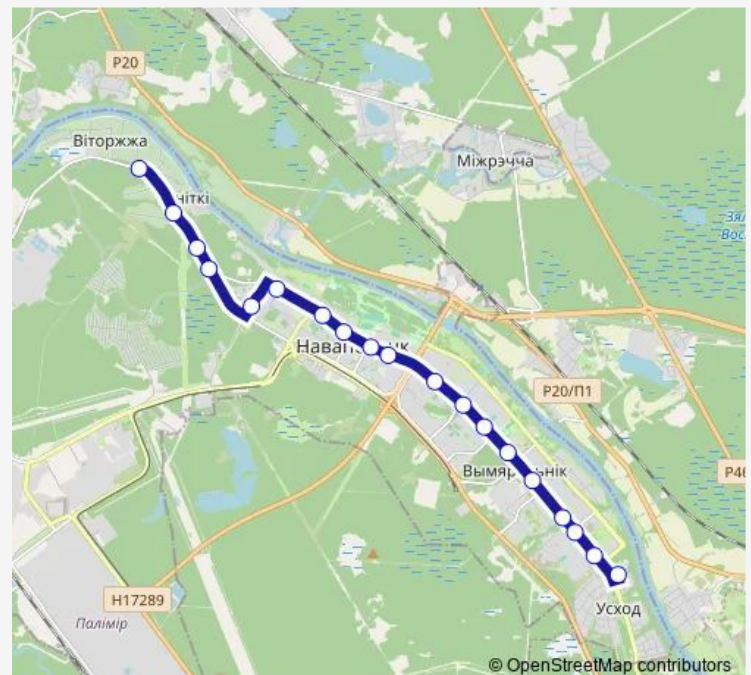

### Route schedule

Шнитки-2 — ДС Подкастельцы

Monday	09:20-18:10
Tuesday	09:20-18:10
Wednesday	09:20-18:10
Thursday	09:20-18:10
Friday	09:20-18:10
Saturday	09:40-19:10
Sunday	09:40-19:10

### Route info

Direction: Шнитки-2

Stops: 19

Trip Duration: 0 hour 39 min