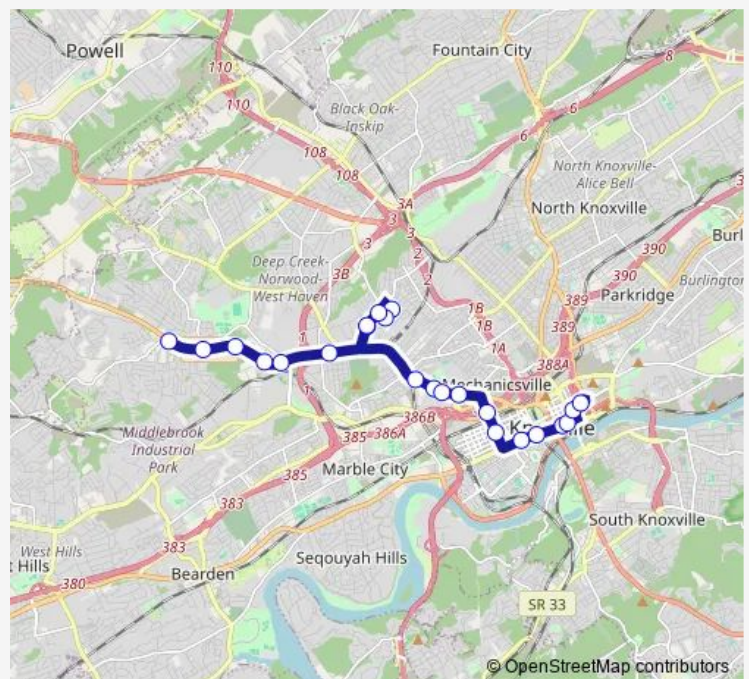

Bus 12 12 Western Avenue

[Go to website](#)

Direction
 Western Ave EB after Mckamey Rd — Knoxville Station Bay E
 23 stops
[Open route schedule](#)

- Western Ave EB after Mckamey Rd
- Western Ave EB after Sullivan Rd
- Western Ave EB and Western Ave Square
- Western Ave EB after Hinton Dr
- Western Ave EB and Randy Tyree St
- Western Ave EB and Piedmont St
- Texas Ave NB before Minnesota Ave
- Gloria Garner St SB and Delaware Ave
- Delaware Ave WB and Sherman St
- Sherman St NB and Texas Ave
- Texas Ave WB before Minnesota Ave
- Western Ave EB after Major Ave
- Western Ave EB and News Sentinel Dr
- Western Ave EB before Cherokee Health
- Western Ave EB at Food City
- 17th St SB and Dale Ave
- 17th St SB after Highland Ave
- Cumberland Ave and Phillip Fulmer Way
- Cumberland Ave EB and Estabrook Rd
- Main St EB and Walnut St
- Main St EB and City County Building

Route schedule

Western Ave EB after Mckamey Rd — Knoxville Station Bay E

Monday	05:55-22:45
Tuesday	05:55-22:45
Wednesday	05:55-22:45
Thursday	05:55-22:45
Friday	05:55-22:45
Saturday	06:55-22:45
Sunday	07:45-19:45

Route info

Direction: Western Ave EB after Mckamey Rd

Stops: 23

Trip Duration: 0 hour 35 min

12 — 12 Western Avenue

State St NB and Church Avenue

Knoxville Station Bay E

Direction

Route info

Direction: Knoxville Station Bay E

Stops: 24

Trip Duration: 0 hour 35 min

12 Bus time schedules and route maps are available in an offline PDF at busmaps.com. Use the busmaps.com website to see live bus times, train schedule or subway schedule, and step-by-step directions for all public transit in Knoxville