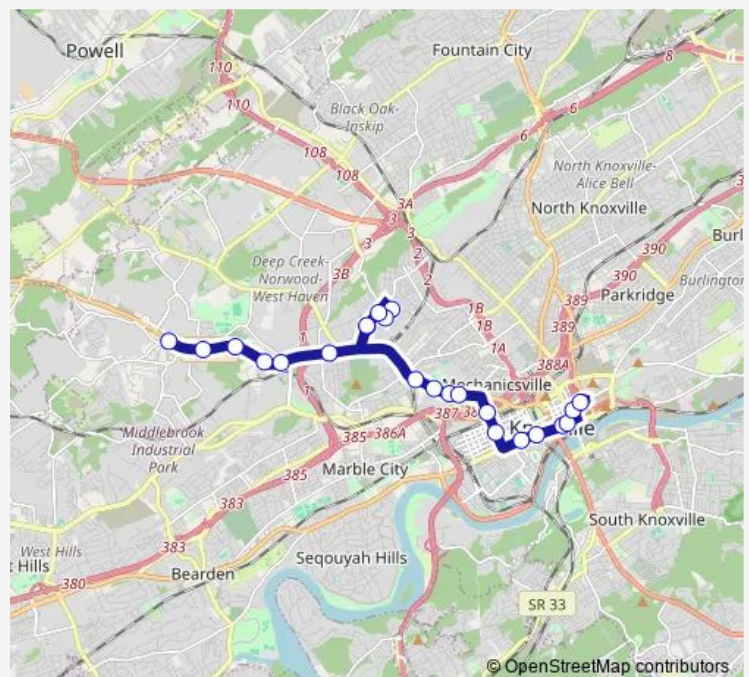

Texas Ave WB before Minnesota Ave

Western Ave EB after Major Ave

Western Ave EB and News Sentinel Dr

Western Ave EB at Cherokee Health

Western Ave EB at Food City

17th St SB and Dale Ave

17th St SB after Highland Ave

### Route schedule

Western Ave EB after Mckamey Rd — Knoxville Station Bay E

Monday 05:58-22:48

Tuesday 05:58-22:48

Wednesday 05:58-22:48

Thursday 05:58-22:48

Friday 05:58-22:48

Saturday 06:58-22:48

### Route info

Direction: Western Ave EB after Mckamey Rd

Stops: 23

Trip Duration: 0 hour 37 min

12 — 12 Western Avenue

State St NB and Church Avenue

Knoxville Station Bay E

## Route info

Direction: Knoxville Station Bay E

Stops: 24

Trip Duration: 0 hour 38 min

12 Bus time schedules and route maps are available in an offline PDF at [busmaps.com](https://busmaps.com). Use the [busmaps.com](https://busmaps.com) website to see live bus times, train schedule or subway schedule, and step-by-step directions for all public transit in Knoxville