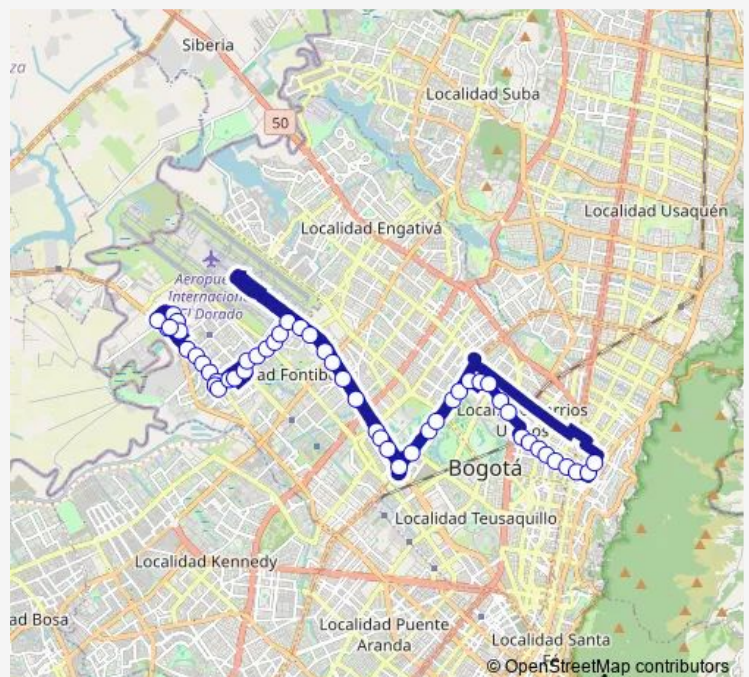

### Route schedule

KR 120 - CL 17 Br. San Pablo Fontibon — KR 120 - CL 17 Br. San Pablo Fontibon

Monday 14:56-22:00

Tuesday 14:56-22:00

Wednesday 14:56-22:00

Thursday 14:56-22:00

Friday 14:56-22:00

Saturday —

### Route info

Direction: KR 120 - CL 17 Br. San Pablo Fontibon

Stops: 6

Trip Duration: 3 hour 48 min