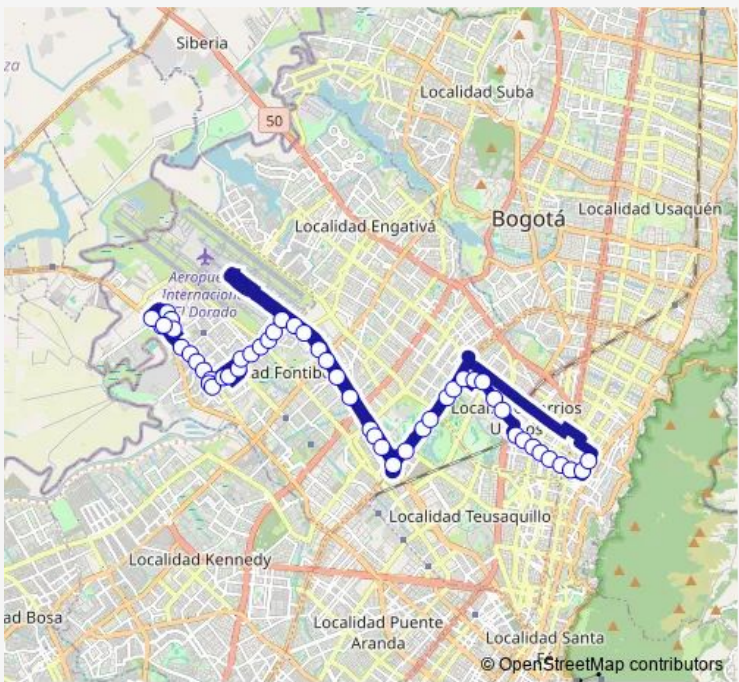

Bus 12 Chapinero Ciclovía

[Go to website](#)

Direction
 KR 120 - CL 17 Br. San Pablo Fontibon — KR 120 - CL 17 Br. San Pablo Fontibon
 6 stops
[Open route schedule](#)

- KR 120 - CL 17 Br. San Pablo Fontibon
- KR 99 - CL 16 I
- AC 26 - AK 68
- KR 65 - CL 67d
- KR 9 - CL 70
- KR 120 - CL 17 Br. San Pablo Fontibon

Route schedule
 KR 120 - CL 17 Br. San Pablo Fontibon — KR 120 - CL 17 Br. San Pablo Fontibon

Monday	14:56-22:00
Tuesday	14:56-22:00
Wednesday	14:56-22:00
Thursday	14:56-22:00
Friday	14:56-22:00
Saturday	—
Sunday	18:59

Route info
 Direction: KR 120 - CL 17 Br. San Pablo Fontibon
 Stops: 6
 Trip Duration: 3 hour 34 min

Direction

KR 120 - CL 17 Br. San Pablo Fontibon — KR 120 - CL 17 Br. San Pablo Fontibon

52 stops

[Open route schedule](#)

Sunday 06:16-13:30

Route info

Direction: KR 120 - CL 17 Br. San Pablo Fontibon

Stops: 52

Trip Duration: 1 hour 58 min

AC 26 - AV. C. de Cali

AC 26 - KR 85d

AC 26 - KR 82