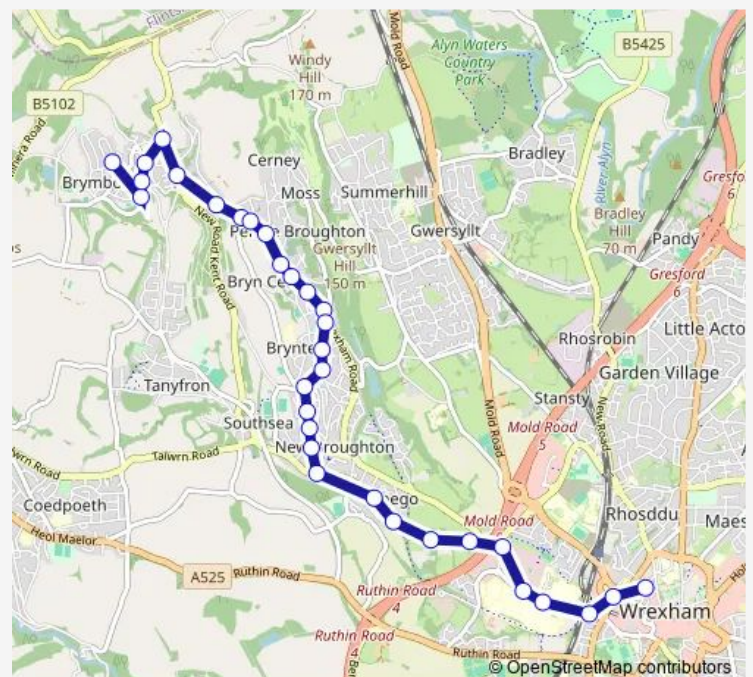

Thursday 05:32-23:22

Friday 05:32-23:22

Saturday 05:31-23:22

Sunday 09:59-17:59

Route info

Direction: Mount Sion Library

Stops: 32

Trip Duration: 0 hour 24 min