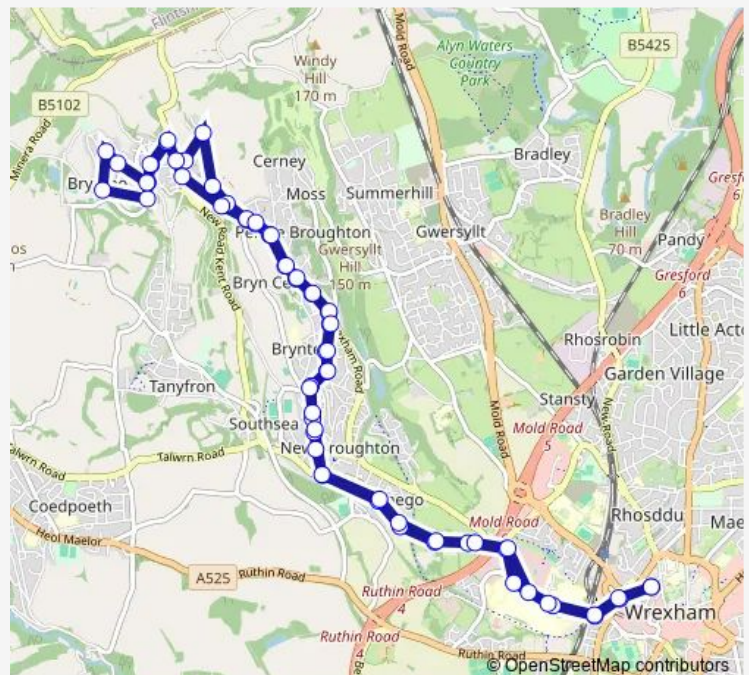

### Route schedule

Wrexham Bus Station 8 — Wrexham Bus Station 8

Monday 05:36-22:56

Tuesday 05:36-22:56

Wednesday 05:36-22:56

Thursday 05:36-22:56

Friday 05:36-22:56

Saturday 05:36-22:56

### Route info

Direction: Wrexham Bus Station 8

Stops: 66

Trip Duration: 0 hour 45 min

12 — Wrexham - Brymbo via Pentre Broughton

Cross Foxes Inn

Gwalia House

The Nookery