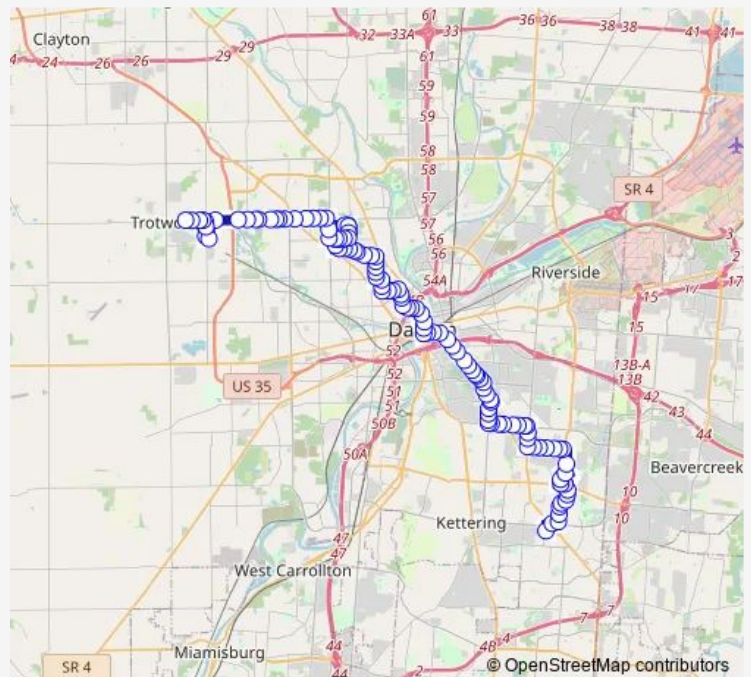

Grand @ Broadway

Main @ Broadway

Main @ Sunrise

Main @ Coffman

Main @ Stuckhardt

Main @ Beardsley

Main @ Macgregor

Olive RD @ E Main St

Olive @ A/F Kwik N Kold

Olive RD @ Beontag

Stratacache WAY @ Prosperity Dr

Olive @ Kwik N Kold

Free Pike @ Olive

Free Pike @ 5764 Free Pike

Free @ 1180 Free

Free Pike @ 1200 Free Pike

Route schedule

Main @ Stuckhardt — Meijer @ Stroop

Monday	05:17-00:06 ⁺¹
Tuesday	05:17-00:06 ⁺¹
Wednesday	05:17-00:06 ⁺¹
Thursday	05:17-00:06 ⁺¹
Friday	05:17-00:06 ⁺¹
Saturday	05:17-00:06 ⁺¹
Sunday	05:17-00:06 ⁺¹

Route info

Direction: Main @ Stuckhardt

Stops: 114

Trip Duration: 1 hour 13 min

12 — Route 12

Free Pike @ Darien

Free Pike @ Denlinger

Free Pike @ Glen Helen