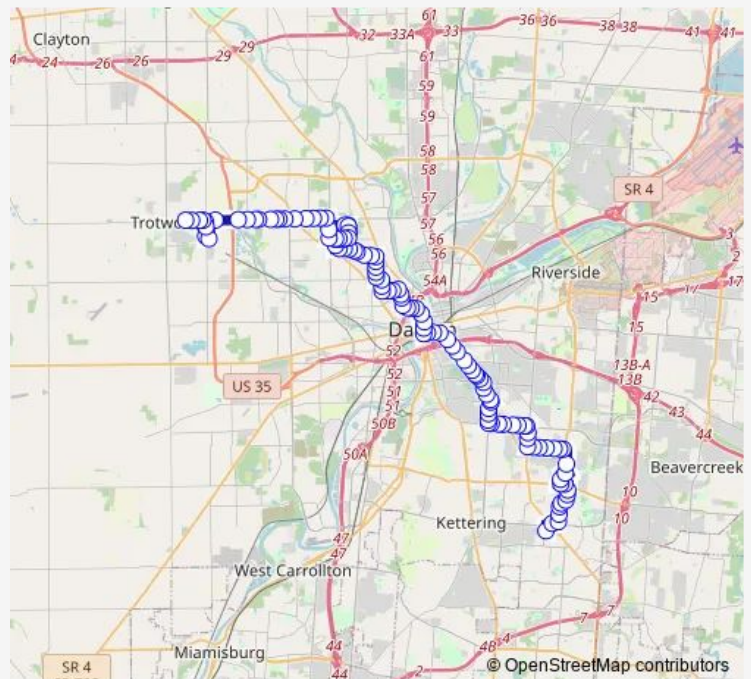

Bus 12 Route 12

[Go to website](#)

Direction
 Meijer @ Stroop — Main @ Stuckhardt
 118 stops
[Open route schedule](#)

- Meijer @ Stroop
- Stroop @ Wilmington
- Woodman @ Stroop
- Woodman @ 3720 Woodman
- Woodman @ Grice
- Woodman @ Stocker
- Woodman @ Danube
- Woodman @ 3080 Woodman
- Woodman @ Dorothy
- Dorothy @ 2001 Dorothy
- Dorothy @ Delco Park
- Delco Park @ Krogers
- Delco Park @ Woodman Center
- Woodman @ Aragon
- Forrer @ Woodman
- Forrer @ 2000 Forrer
- Forrer @ 2000 Forrer
- Forrer @ Culver
- Forrer @ Hazel
- Forrer @ Mayl
- Forrer @ Smithville

Route schedule

Meijer @ Stroop — Main @ Stuckhardt

Monday	05:14-00:05 ⁺¹
Tuesday	05:14-00:05 ⁺¹
Wednesday	05:14-00:05 ⁺¹
Thursday	05:14-00:05 ⁺¹
Friday	05:14-00:05 ⁺¹
Saturday	05:14-00:05 ⁺¹
Sunday	05:14-00:05 ⁺¹

Route info

Direction: Meijer @ Stroop

Stops: 118

Trip Duration: 1 hour 17 min

12 — Route 12

Smithville @ Tabor

Smithville @ Ashland

Patterson @ Smithville

5TH @ Wayne

5TH @ Wyandot

5TH @ Jefferson

E 5TH ST @ Main St

Wright Stop Plaza - N.B.

Jefferson @ 2nd

Monument @ Main

Riverview @ Wilbe