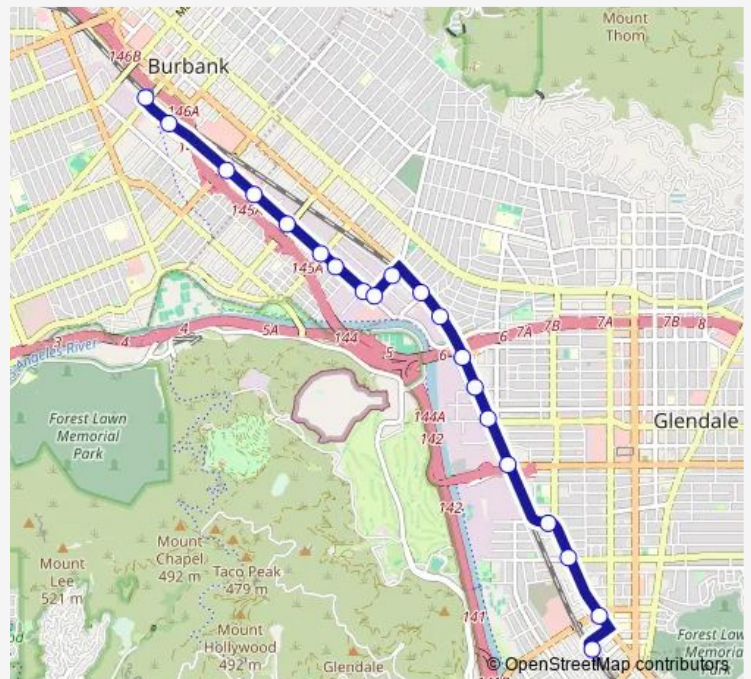

### Direction

Downtown Burbank Station — Glendale Transportation Center (Gtc)

20 stops

[Open route schedule](#)

Downtown Burbank Station

Flower at Verdugo

Flower at Alameda

Flower at Allen

### Route schedule

Downtown Burbank Station — Glendale Transportation Center (Gtc)

|           |             |
|-----------|-------------|
| Monday    | 05:58-18:02 |
| Tuesday   | 05:58-18:02 |
| Wednesday | 05:58-18:02 |
| Thursday  | 05:58-18:02 |
| Friday    | 05:58-18:02 |
| Saturday  | —           |
| Sunday    | —           |

### Route info

Direction: Downtown Burbank Station

Stops: 20

Trip Duration: 0 hour 23 min

12 — Glendale Transportation Center to Downtown Burbank Station

**Direction**

Glendale Transportation Center (Gtc) — Downtown Burbank Station

20 stops

[Open route schedule](#)

Glendale Transportation Center (Gtc)

San Fernando at Los Feliz

San Fernando at Chevy Chase

San Fernando at Pacific

San Fernando at Elk

San Fernando at Broadway