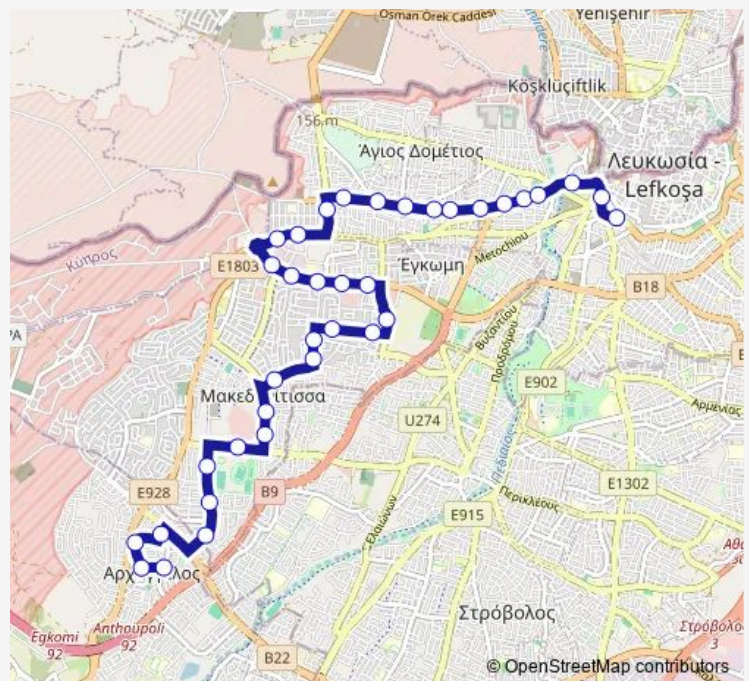

Bus 12 Al. Panagouli - Makario Stadium - Solomou Sq.

[Go to website](#)

Direction

Alexandrou Panagouli - Agiou Dimitriou — Solomos Square Alighting

36 stops

[Open route schedule](#)

- Alexandrou Panagouli - Agiou Dimitriou
- Alexandrou Panagouli - Agiou Antoniou
- Alexandrou Panagouli - Lefkonos
- Stadiou - Morfou Avenue
- Lykavitou Ave. - Gravias
- Lykavitou Ave. - Nikolaou Saripolou
- Lykavitou Ave.
- Makario Stadium Bus Station
- Cyprus International Fair
- Ilia Papakyriakou - Cyprus International Fair
- Pavlou Mela - Marathonos
- Avenue Aipeias - Ikarou 2
- Avenue Aipeias - Irakleous
- Melinas Merkouri - Archimidous
- Melinas Merkouri - Giannaki Stefanidi
- Nikou Kranidioti - Theodosi Pieridi
- Ave. Georgiou Griva Digeni - Engomi Old Cemetery
- Ave. Georgiou Griva Digeni - Hilton Park 1
- Ave. G. Griva Digeni - Cyprus Football Association
- Av. Griva Digeni - Ag. Dometios-Engomi Ind. Area 1
- Georg. Griva Digeni Ave. - Kolakasidi Roundabout 2

Route schedule

Alexandrou Panagouli - Agiou Dimitriou — Solomos Square Alighting

Monday	05:45-21:15
Tuesday	05:45-21:15
Wednesday	05:45-21:15
Thursday	05:45-21:15
Friday	05:45-21:15
Saturday	06:00-22:00
Sunday	07:00-22:00

Route info

Direction: Alexandrou Panagouli - Agiou Dimitriou

Stops: 36

Trip Duration: 0 hour 39 min

12 — Al. Panagouli - Makario Stadium - Solomou Sq. **BusMaps**

Ave. Kyriakou Matsi - Valesta

Ave. Kyriakou Matsi - Aristeidou

Ave. Dimokratias - Ave. Grigori Afxentiou

Ave. Grig. Afxentiou - Ag. Dometios Health Centre

Ave. Grigori Afxentiou - Gemenitzi

Ave. Grigori Afxentiou - Agios Georgios Church 2

Ave. Grigori Afxentiou - Tainarou