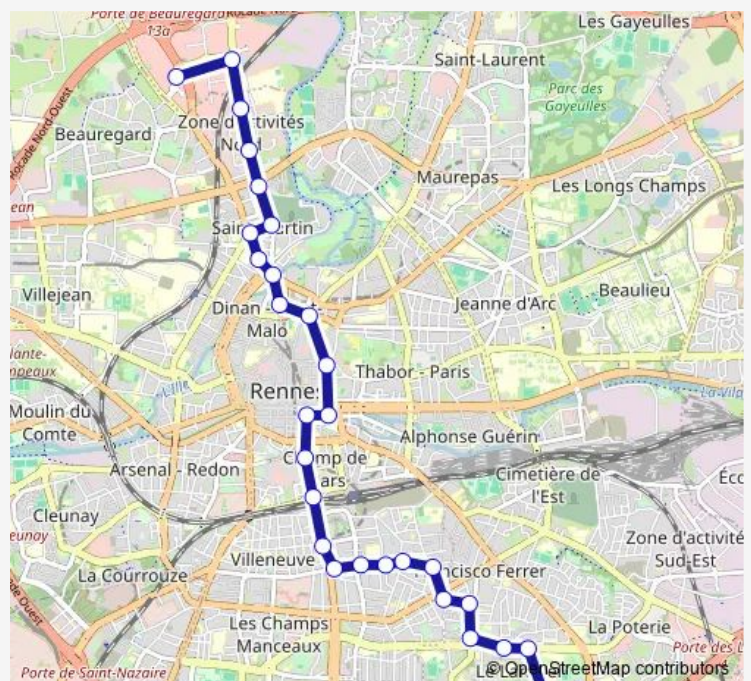

Châtillon

Ormeaux

Bigot de Préameneu

Route schedule

Grand Quartier — La Poterie

Monday 06:07-22:07

Tuesday 06:07-22:07

Wednesday 06:07-22:07

Thursday 06:07-22:07

Friday 06:07-22:07

Saturday 06:07-22:07

Sunday 08:59-22:07

Route info

Direction: Grand Quartier

Stops: 29

Trip Duration: 0 hour 49 min