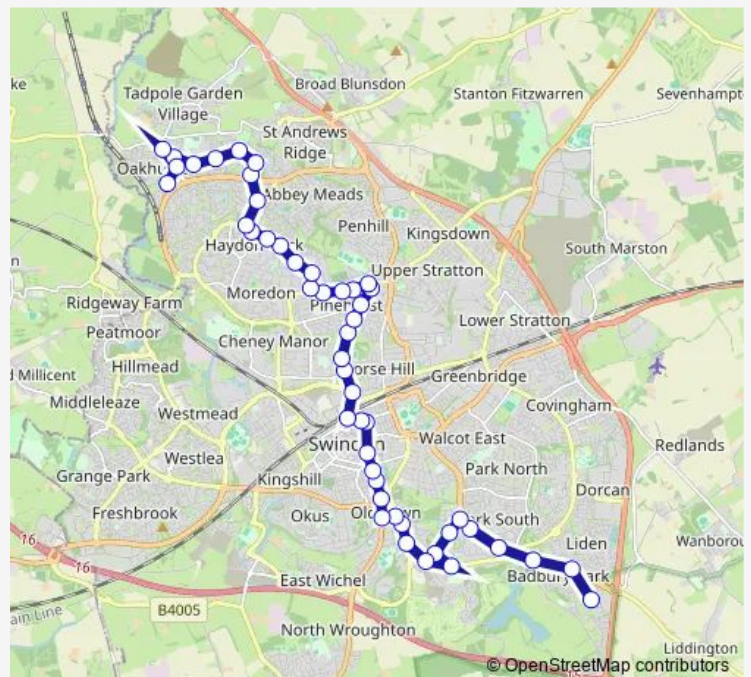

Corporation Street

swimtgm

Rail Station

Route schedule

Great Western Hospital — Garsington Drive

Monday 06:40-20:12

Tuesday 06:40-20:12

Wednesday 06:40-20:12

Thursday 06:40-20:12

Friday 06:40-20:12

Saturday 06:40-20:12

Sunday —

Route info

Direction: Great Western Hospital

Stops: 49

Trip Duration: 0 hour 56 min

12 — Oakhurst - Great Western Hospital

Beatrice Street

Bradleys Corner

St Mary's Grove

Bay Tree Court

Limes Avenue

Pinehurst Circle

Chestnut Avenue

Birkdale Close

Tortworth Road

Voyager Drive

Hartington Road

Garsington Drive

**Direction**

Garsington Drive — Great Western Hospital

49 stops