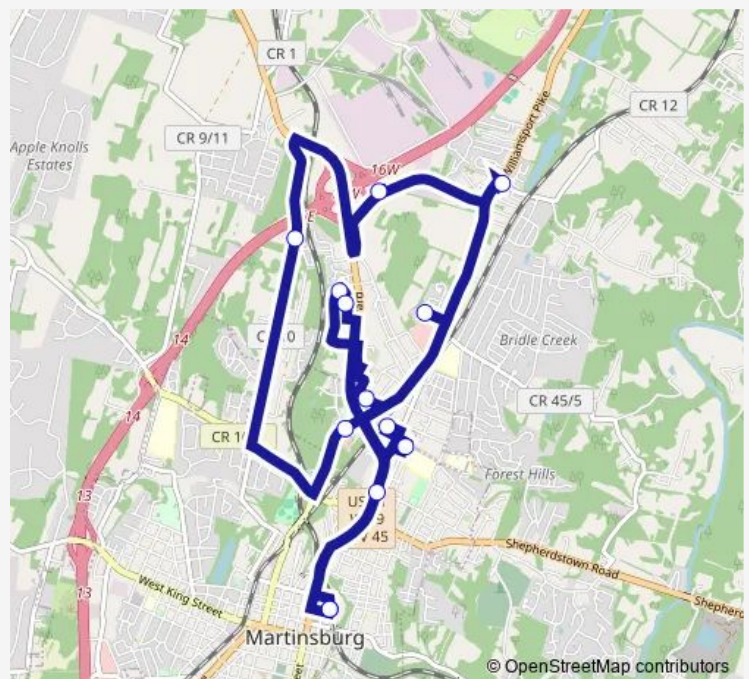

Shepherd University Martinsburg

Caperton Transportation Station

Sheetz/Mega Apartments

Route schedule

Caperton Transportation Station — Sheetz/Mega Apartments

Monday	11:30-16:30
Tuesday	11:30-16:30
Wednesday	11:30-16:30
Thursday	11:30-16:30
Friday	11:30-16:30
Saturday	—
Sunday	—

Route info

Direction: Caperton Transportation Station

Stops: 13

Trip Duration: 1 hour 15 min

Direction

Caperton Transportation Station — Caperton Transportation Station

13 stops

[Open route schedule](#)

Direction: Caperton Transportation Station

Stops: 13

Trip Duration: 1 hour 5 min

Direction

Caperton Transportation Station — Caperton Transportation Station

7 stops

[Open route schedule](#)

Caperton Transportation Station

Monday 14:30

Tuesday 14:30

Wednesday 14:30

Thursday 14:30

Friday 14:30

Saturday —

Sunday —

Route info