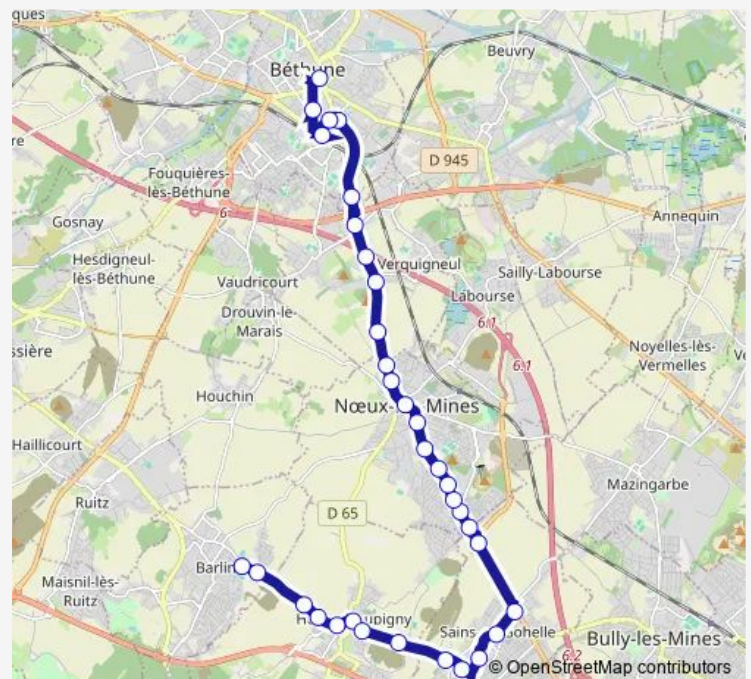

Saturday 06:07-20:08

Sunday 08:20-18:20

Route info

Direction: Collège Moulin 3

Stops: 34

Trip Duration: 0 hour 43 min

Mairie

Douphy

Charcot

Destrebecq

Fosse 8

Centre Cial.

Mont sans Pareil

Liberté

Churchill

Michelet